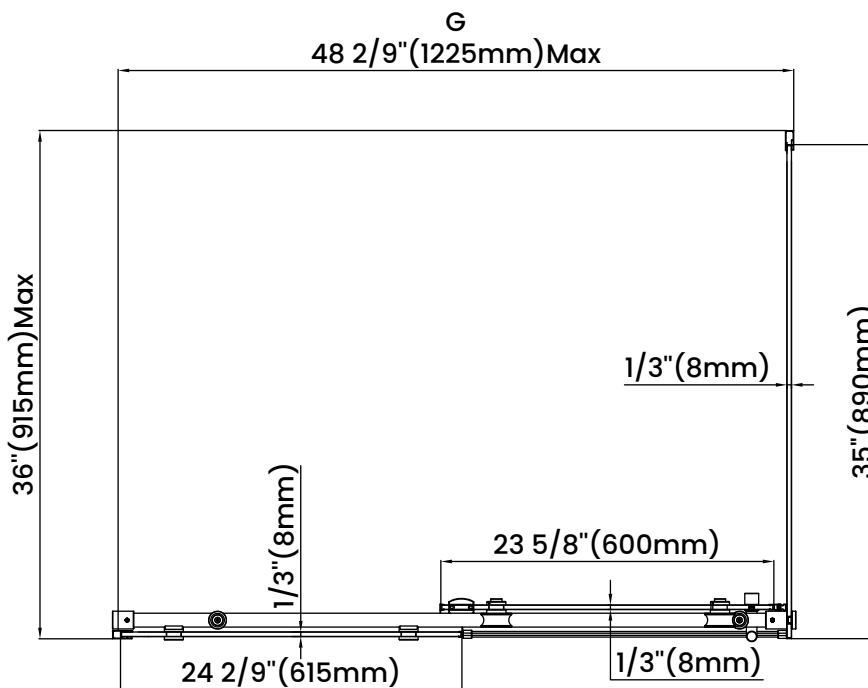

Measurements	
<b>A</b>	Distance Between Handle Holes
<b>B</b>	Handle Length
<b>C</b>	Distance Between Handle Holes To The Side
<b>D</b>	Distance Between Handle Holes To The Bottom
<b>F</b>	Min/Max Walk-In Width
<b>G</b>	Min/Max Shower Door Width
<b>H</b>	Shower Door Height
<b>J</b>	Walk Through Opening Height

Measurements provided are in mm and inches.

Measurements	
<b>A</b>	Distance Between Handle Holes
<b>B</b>	Handle Length
<b>C</b>	Distance Between Handle Holes To The Side
<b>D</b>	Distance Between Handle Holes To The Bottom
<b>F</b>	Min/Max Walk-In Width
<b>G</b>	Min/Max Shower Door Width
<b>H</b>	Shower Door Height
<b>J</b>	Walk Through Opening Height

Measurements provided are in mm and inches.