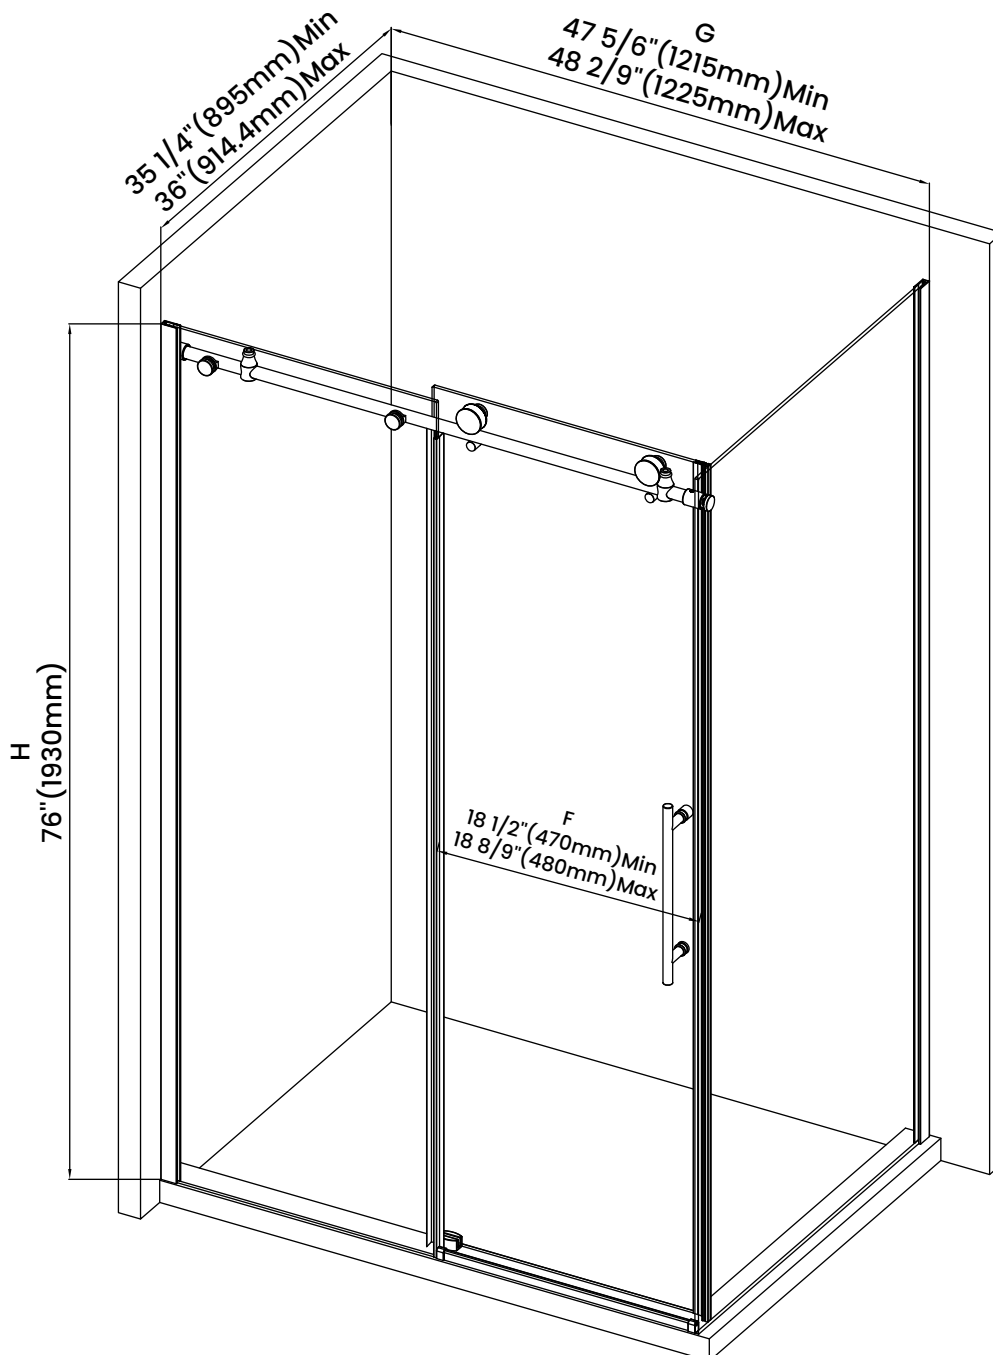

Measurements	
<b>A</b>	Distance Between Handle Holes
<b>B</b>	Handle Length
<b>C</b>	Distance Between Handle Holes To The Side
<b>D</b>	Distance Between Handle Holes To The Bottom
<b>F</b>	Min/Max Walk-In Width
<b>G</b>	Min/Max Shower Door Width
<b>H</b>	Shower Door Height
<b>J</b>	Walk Through Opening Height

Measurements provided are in mm and inches.

Measurements	
<b>A</b>	Distance Between Handle Holes
<b>B</b>	Handle Length
<b>C</b>	Distance Between Handle Holes To The Side
<b>D</b>	Distance Between Handle Holes To The Bottom
<b>F</b>	Min/Max Walk-In Width
<b>G</b>	Min/Max Shower Door Width
<b>H</b>	Shower Door Height
<b>J</b>	Walk Through Opening Height

Measurements provided are in mm and inches.