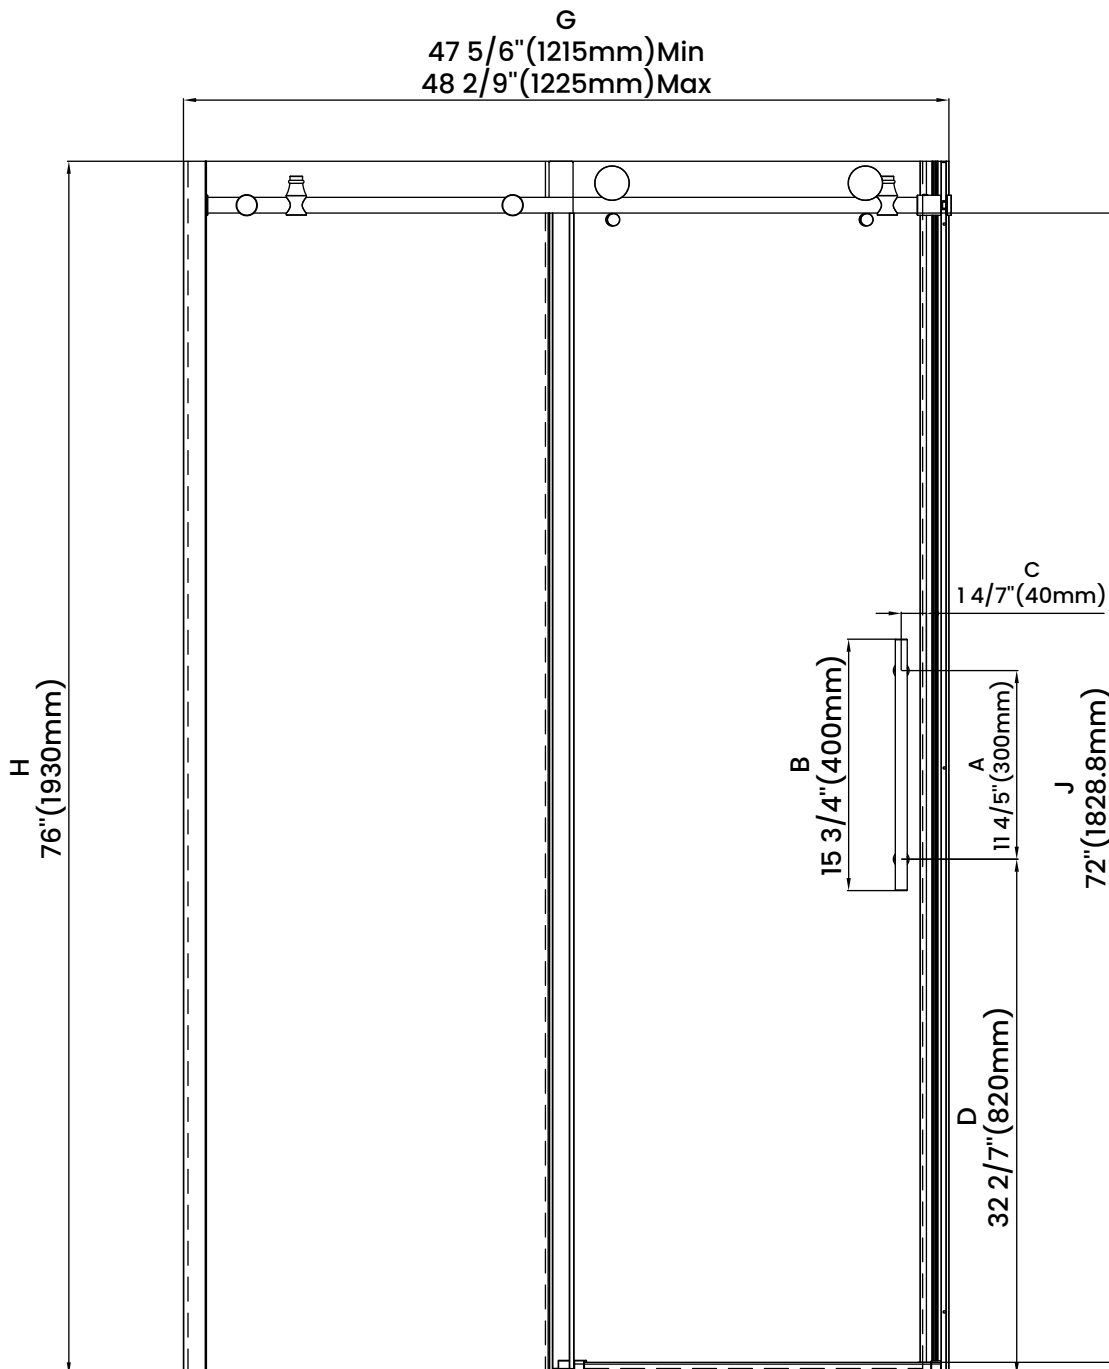

Measurements	
<b>A</b>	Distance Between Handle Holes
<b>B</b>	Handle Length
<b>C</b>	Distance Between Handle Holes To The Side
<b>D</b>	Distance Between Handle Holes To The Bottom
<b>F</b>	Min/Max Walk-In Width
<b>G</b>	Min/Max Shower Door Width
<b>H</b>	Shower Door Height
<b>J</b>	Walk Through Opening Height

Measurements provided are in mm and inches.

Measurements	
<b>A</b>	Distance Between Handle Holes
<b>B</b>	Handle Length
<b>C</b>	Distance Between Handle Holes To The Side
<b>D</b>	Distance Between Handle Holes To The Bottom
<b>F</b>	Min/Max Walk-In Width
<b>G</b>	Min/Max Shower Door Width
<b>H</b>	Shower Door Height
<b>J</b>	Walk Through Opening Height

Measurements provided are in mm and inches.