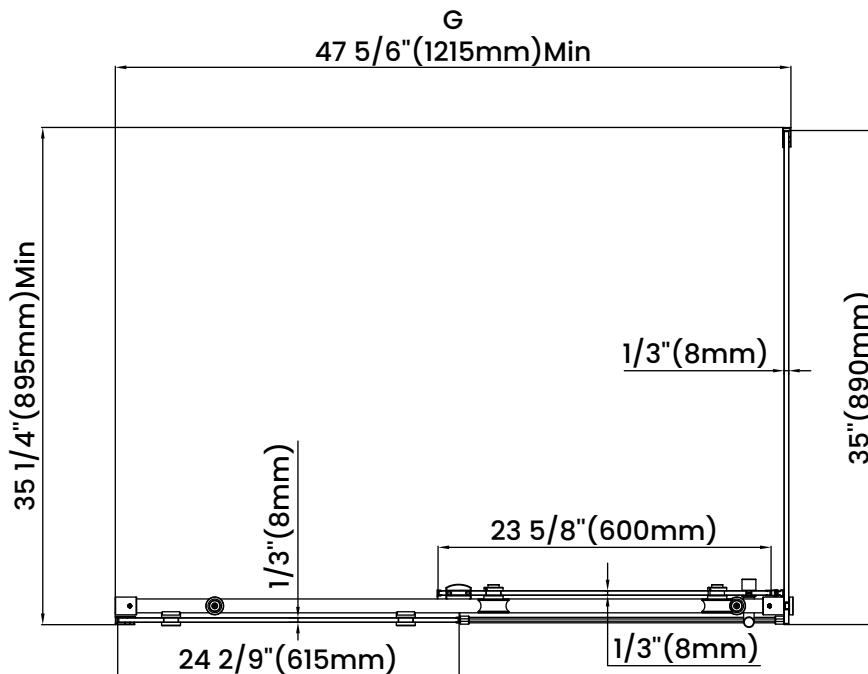

Measurements	
<b>A</b>	Distance Between Handle Holes
<b>B</b>	Handle Length
<b>C</b>	Distance Between Handle Holes To The Side
<b>D</b>	Distance Between Handle Holes To The Bottom
<b>F</b>	Min/Max Walk-In Width
<b>G</b>	Min/Max Shower Door Width
<b>H</b>	Shower Door Height
<b>J</b>	Walk Through Opening Height

Measurements provided are in mm and inches.

Measurements	
<b>A</b>	Distance Between Handle Holes
<b>B</b>	Handle Length
<b>C</b>	Distance Between Handle Holes To The Side
<b>D</b>	Distance Between Handle Holes To The Bottom
<b>F</b>	Min/Max Walk-In Width
<b>G</b>	Min/Max Shower Door Width
<b>H</b>	Shower Door Height
<b>J</b>	Walk Through Opening Height

Measurements provided are in mm and inches.