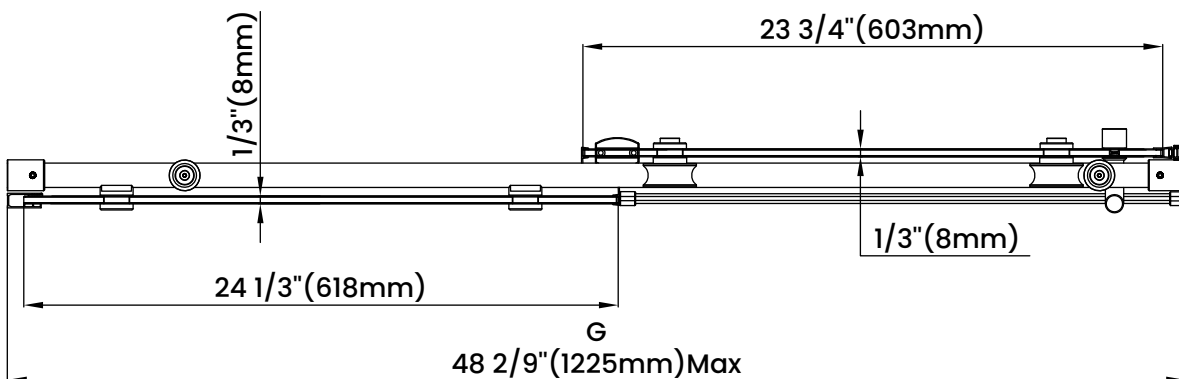

Measurements	
A	Distance Between Handle Holes
B	Handle Length
C	Distance Between Handle Holes To The Side
D	Distance Between Handle Holes To The Bottom
F	Min/Max Walk-In Width
G	Min/Max Shower Door Width
H	Shower Door Height
J	Walk Through Opening Height

Measurements provided are in mm and inches.

Measurements	
A	Distance Between Handle Holes
B	Handle Length
C	Distance Between Handle Holes To The Side
D	Distance Between Handle Holes To The Bottom
F	Min/Max Walk-In Width
G	Min/Max Shower Door Width
H	Shower Door Height
J	Walk Through Opening Height

Measurements provided are in mm and inches.