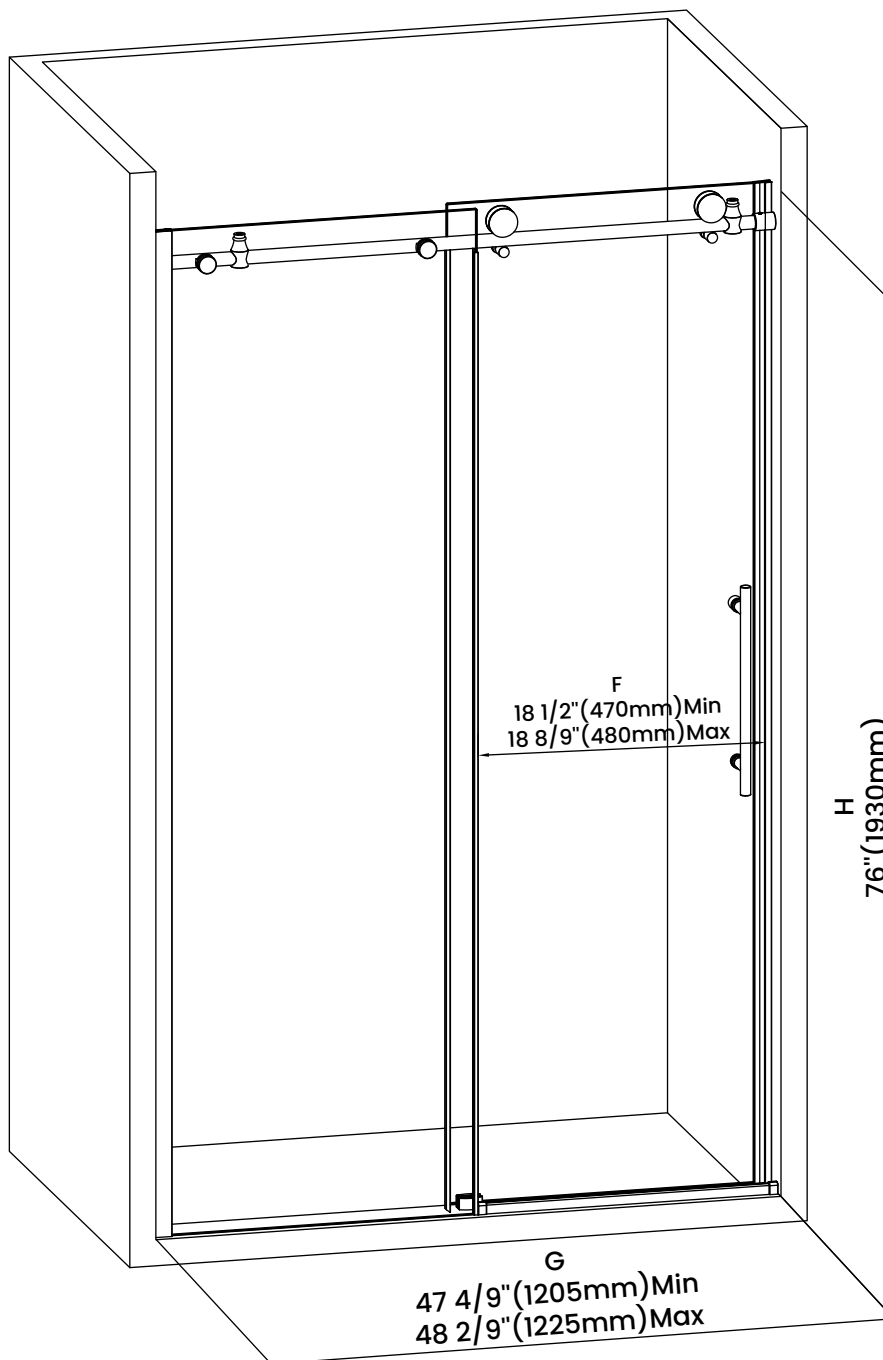

Measurements	
A	Distance Between Handle Holes
B	Handle Length
C	Distance Between Handle Holes To The Side
D	Distance Between Handle Holes To The Bottom
F	Min/Max Walk-In Width
G	Min/Max Shower Door Width
H	Shower Door Height
J	Walk Through Opening Height

Measurements provided are in mm and inches.

Measurements	
A	Distance Between Handle Holes
B	Handle Length
C	Distance Between Handle Holes To The Side
D	Distance Between Handle Holes To The Bottom
F	Min/Max Walk-In Width
G	Min/Max Shower Door Width
H	Shower Door Height
J	Walk Through Opening Height

Measurements provided are in mm and inches.