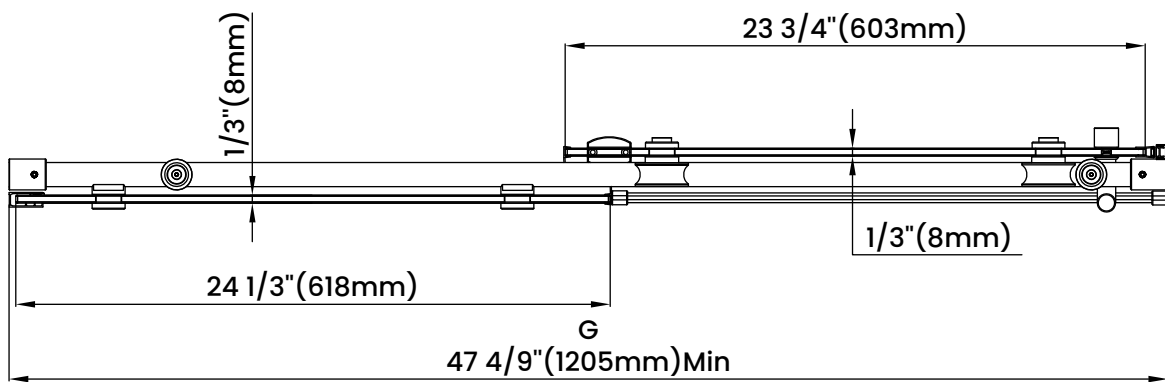

Measurements	
A	Distance Between Handle Holes
B	Handle Length
C	Distance Between Handle Holes To The Side
D	Distance Between Handle Holes To The Bottom
F	Min/Max Walk-In Width
G	Min/Max Shower Door Width
H	Shower Door Height
J	Walk Through Opening Height

Measurements provided are in mm and inches.

Measurements	
A	Distance Between Handle Holes
B	Handle Length
C	Distance Between Handle Holes To The Side
D	Distance Between Handle Holes To The Bottom
F	Min/Max Walk-In Width
G	Min/Max Shower Door Width
H	Shower Door Height
J	Walk Through Opening Height

Measurements provided are in mm and inches.