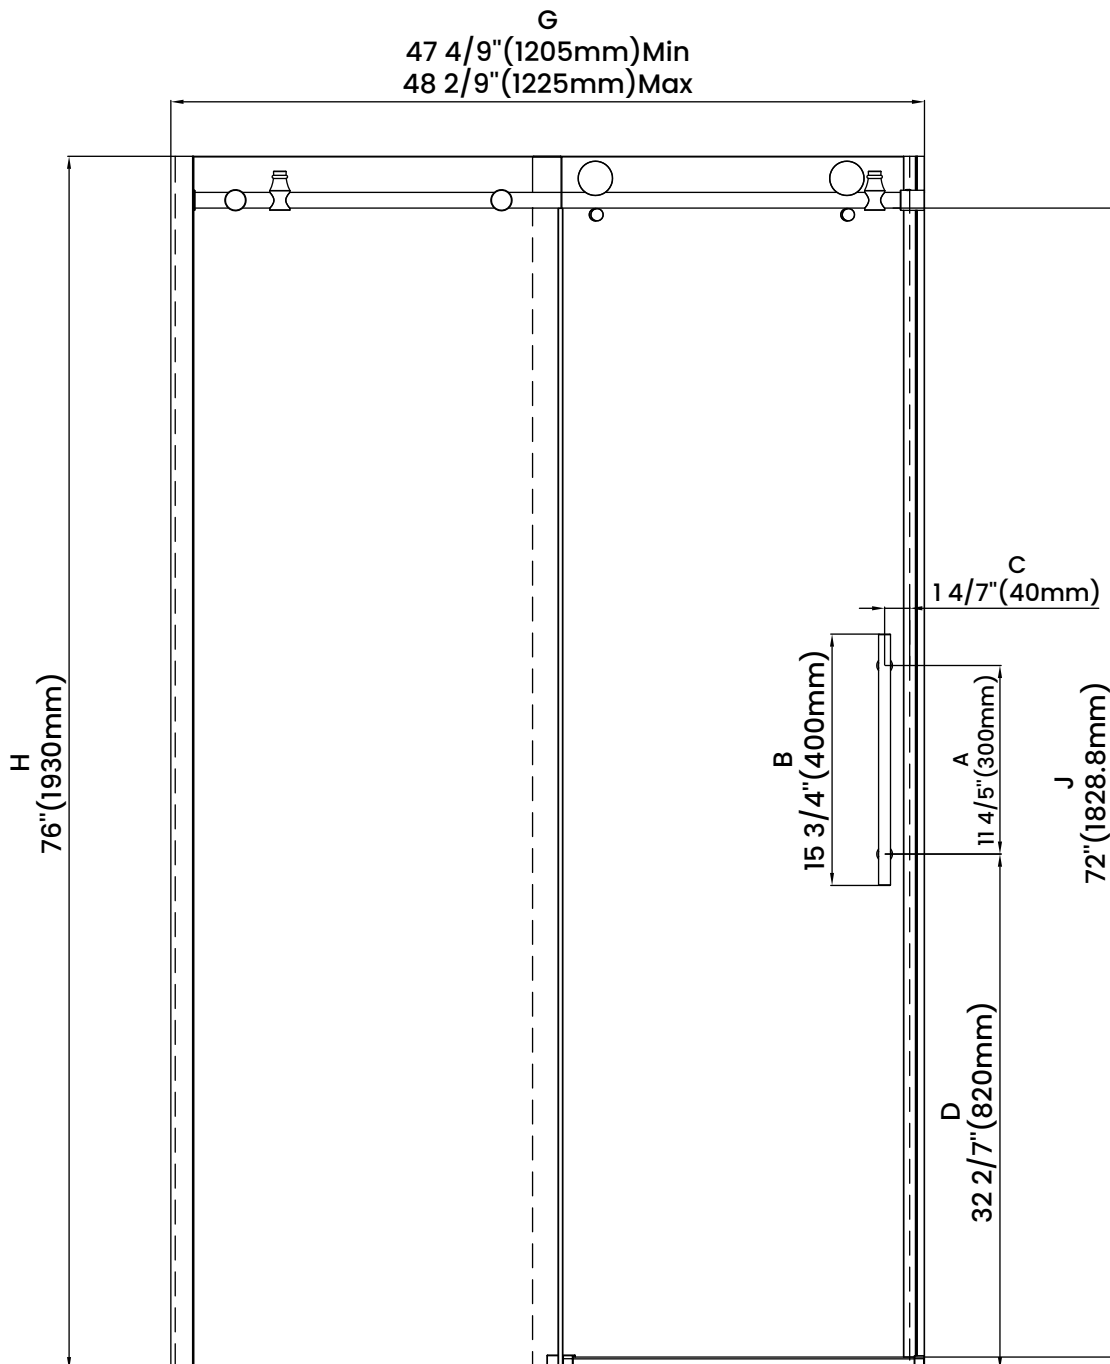

Measurements	
A	Distance Between Handle Holes
B	Handle Length
C	Distance Between Handle Holes To The Side
D	Distance Between Handle Holes To The Bottom
F	Min/Max Walk-In Width
G	Min/Max Shower Door Width
H	Shower Door Height
J	Walk Through Opening Height

Measurements provided are in mm and inches.

Measurements	
A	Distance Between Handle Holes
B	Handle Length
C	Distance Between Handle Holes To The Side
D	Distance Between Handle Holes To The Bottom
F	Min/Max Walk-In Width
G	Min/Max Shower Door Width
H	Shower Door Height
J	Walk Through Opening Height

Measurements provided are in mm and inches.