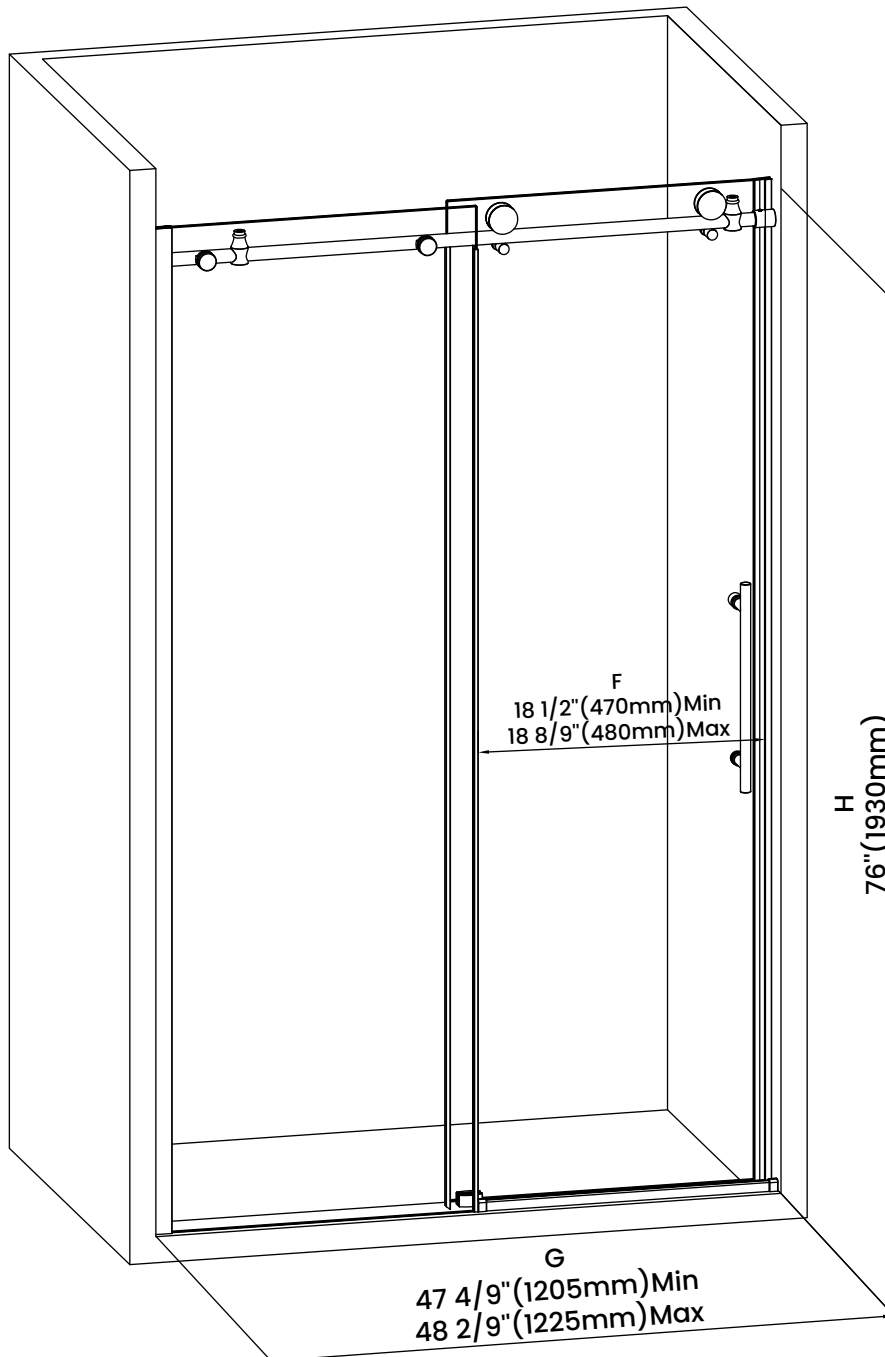

Measurements	
A	Distance Between Handle Holes
B	Handle Length
C	Distance Between Handle Holes To The Side
D	Distance Between Handle Holes To The Bottom
F	Min/Max Walk-In Width
G	Min/Max Shower Door Width
H	Shower Door Height
J	Walk Through Opening Height

Measurements provided are in mm and inches.

Measurements	
A	Distance Between Handle Holes
B	Handle Length
C	Distance Between Handle Holes To The Side
D	Distance Between Handle Holes To The Bottom
F	Min/Max Walk-In Width
G	Min/Max Shower Door Width
H	Shower Door Height
J	Walk Through Opening Height

Measurements provided are in mm and inches.