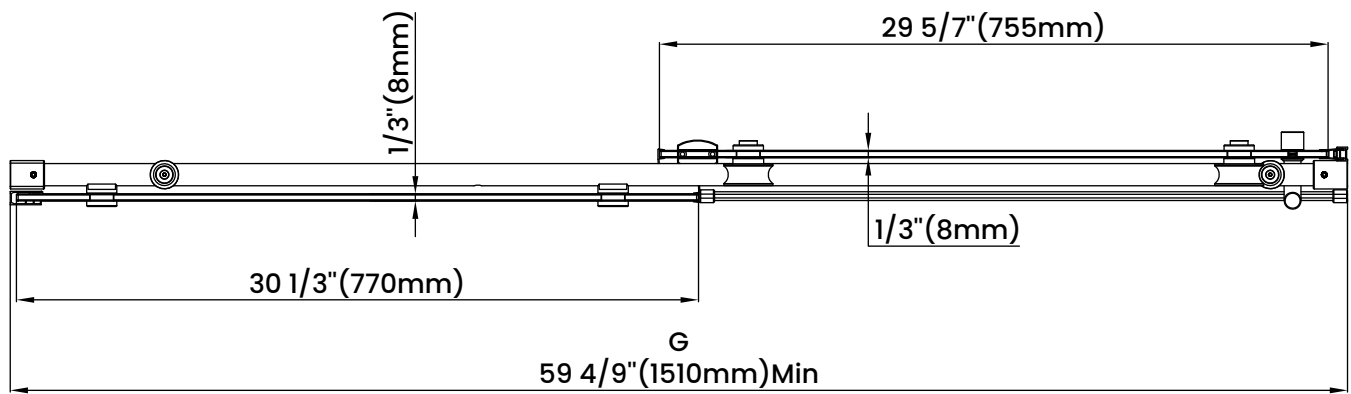

Measurements	
A	Distance Between Handle Holes
B	Handle Length
C	Distance Between Handle Holes To The Side
D	Distance Between Handle Holes To The Bottom
F	Min/Max Walk-In Width
G	Min/Max Shower Door Width
H	Shower Door Height
J	Walk Through Opening Height

Measurements provided are in mm and inches.

Measurements	
A	Distance Between Handle Holes
B	Handle Length
C	Distance Between Handle Holes To The Side
D	Distance Between Handle Holes To The Bottom
F	Min/Max Walk-In Width
G	Min/Max Shower Door Width
H	Shower Door Height
J	Walk Through Opening Height

Measurements provided are in mm and inches.