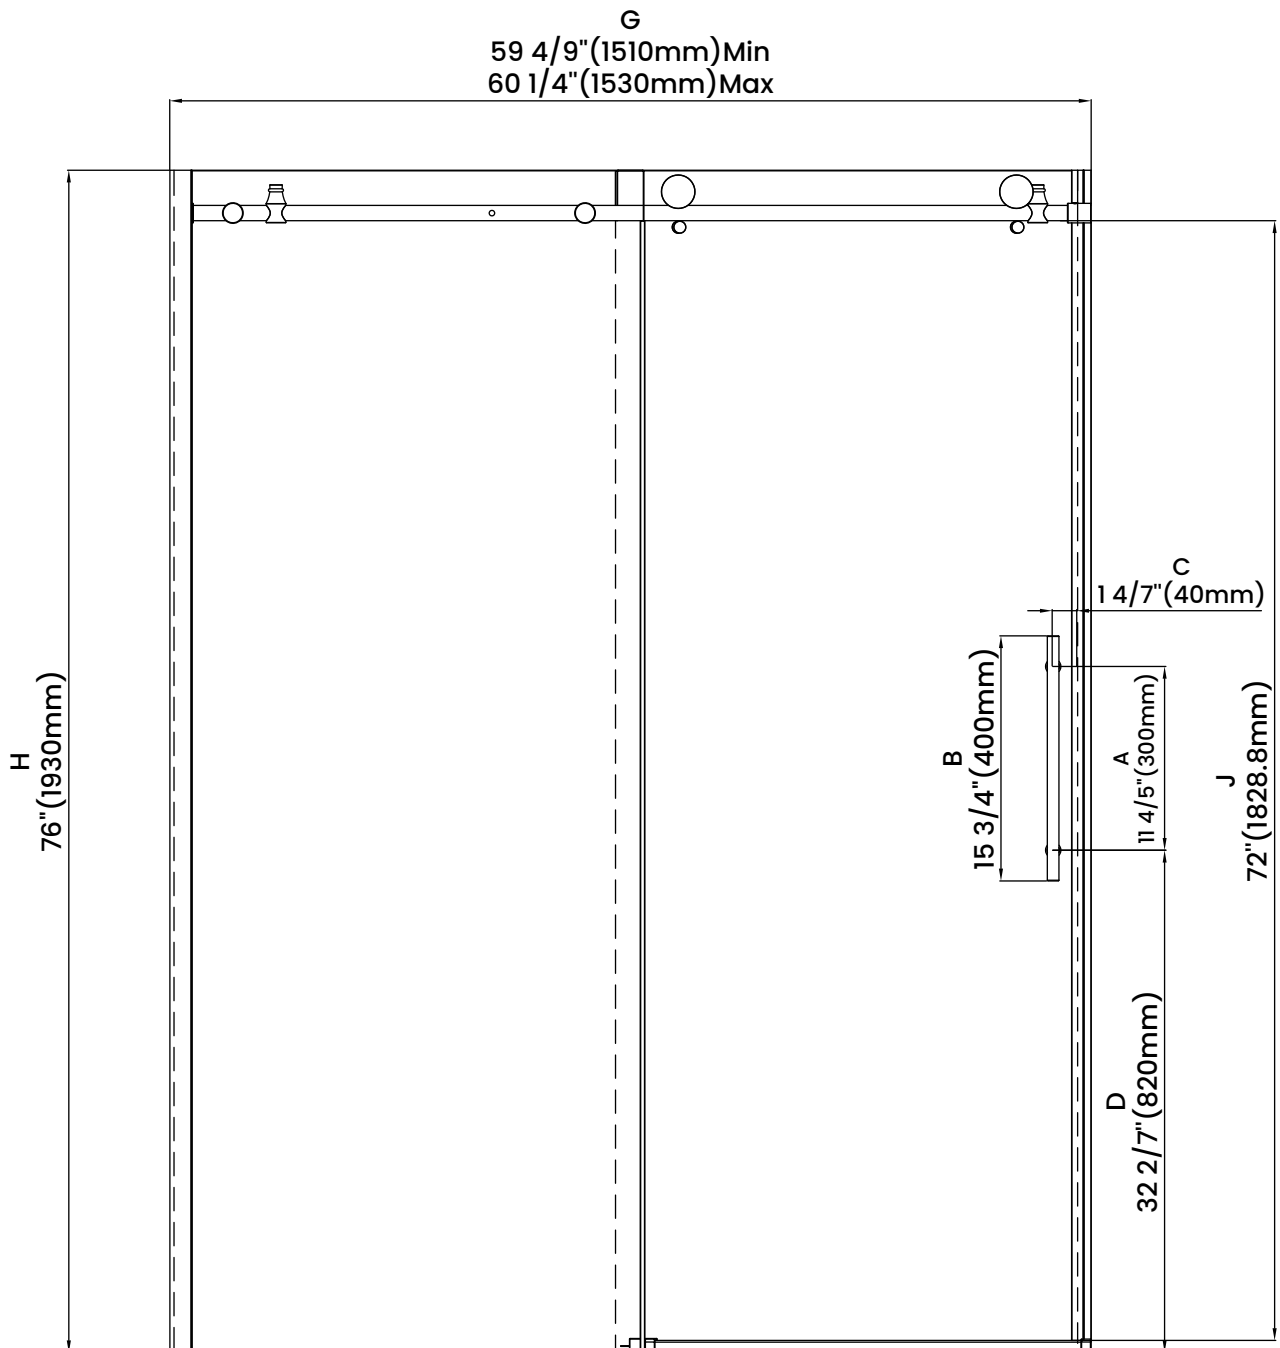

Measurements	
A	Distance Between Handle Holes
B	Handle Length
C	Distance Between Handle Holes To The Side
D	Distance Between Handle Holes To The Bottom
F	Min/Max Walk-In Width
G	Min/Max Shower Door Width
H	Shower Door Height
J	Walk Through Opening Height

Measurements provided are in mm and inches.

Measurements	
A	Distance Between Handle Holes
B	Handle Length
C	Distance Between Handle Holes To The Side
D	Distance Between Handle Holes To The Bottom
F	Min/Max Walk-In Width
G	Min/Max Shower Door Width
H	Shower Door Height
J	Walk Through Opening Height

Measurements provided are in mm and inches.