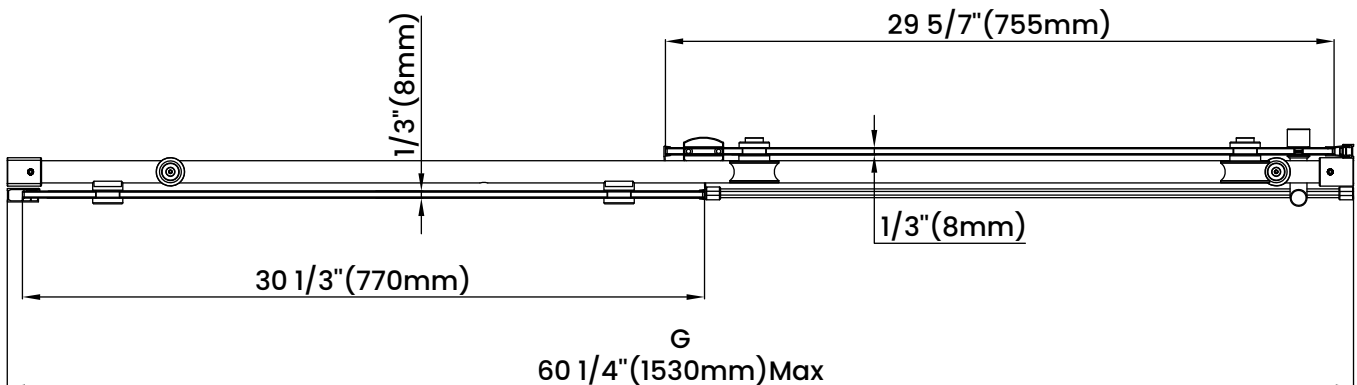

Measurements	
A	Distance Between Handle Holes
B	Handle Length
C	Distance Between Handle Holes To The Side
D	Distance Between Handle Holes To The Bottom
F	Min/Max Walk-In Width
G	Min/Max Shower Door Width
H	Shower Door Height
J	Walk Through Opening Height

Measurements provided are in mm and inches.

Measurements	
A	Distance Between Handle Holes
B	Handle Length
C	Distance Between Handle Holes To The Side
D	Distance Between Handle Holes To The Bottom
F	Min/Max Walk-In Width
G	Min/Max Shower Door Width
H	Shower Door Height
J	Walk Through Opening Height

Measurements provided are in mm and inches.