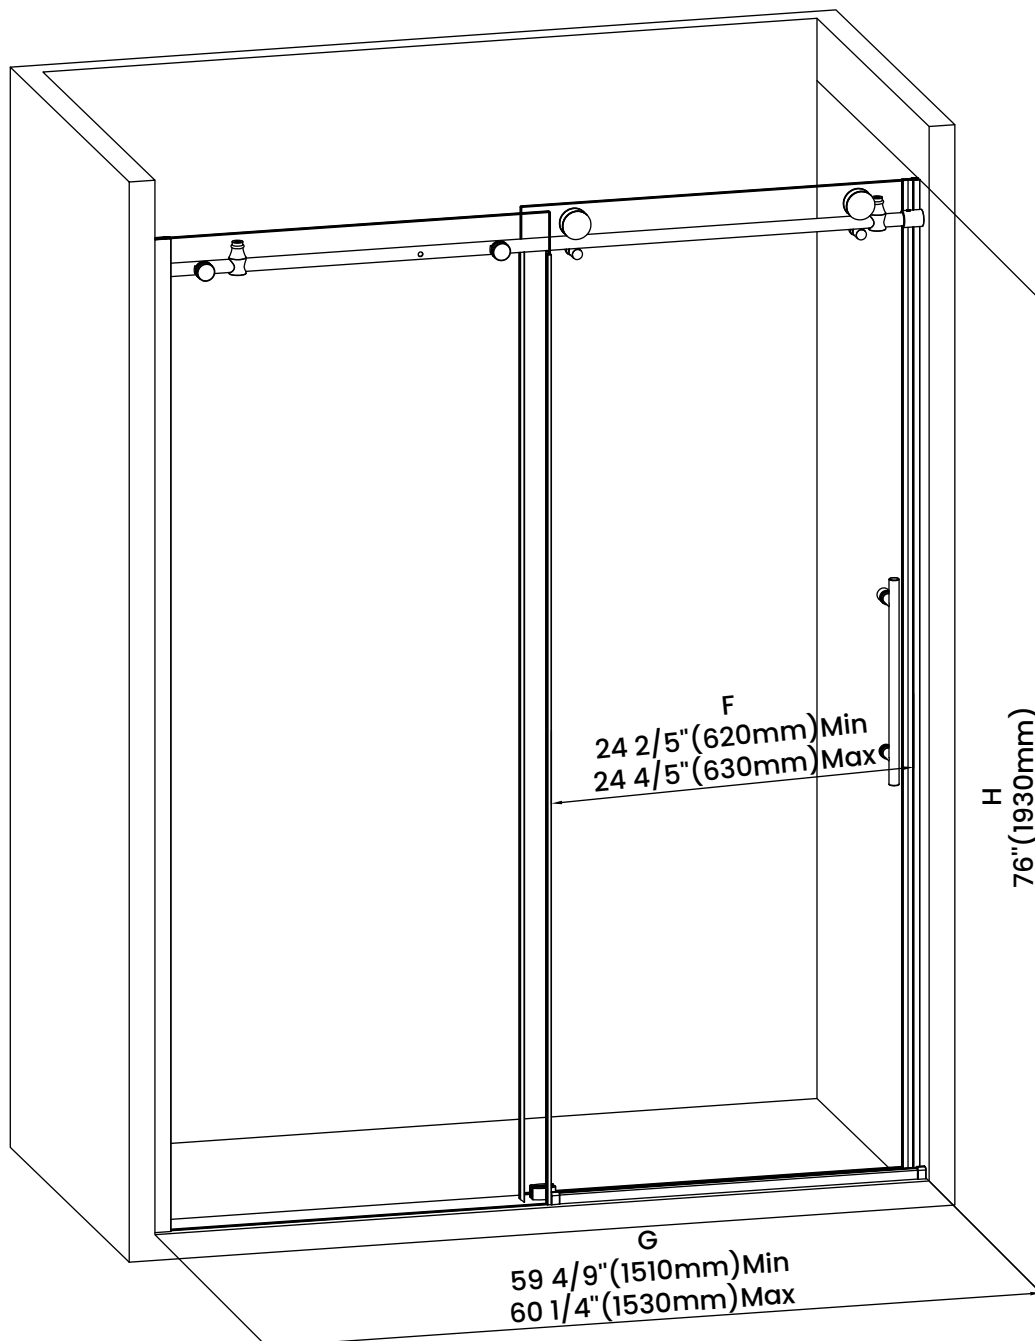

Measurements	
A	Distance Between Handle Holes
B	Handle Length
C	Distance Between Handle Holes To The Side
D	Distance Between Handle Holes To The Bottom
F	Min/Max Walk-In Width
G	Min/Max Shower Door Width
H	Shower Door Height
J	Walk Through Opening Height

Measurements provided are in mm and inches.

Measurements	
A	Distance Between Handle Holes
B	Handle Length
C	Distance Between Handle Holes To The Side
D	Distance Between Handle Holes To The Bottom
F	Min/Max Walk-In Width
G	Min/Max Shower Door Width
H	Shower Door Height
J	Walk Through Opening Height

Measurements provided are in mm and inches.