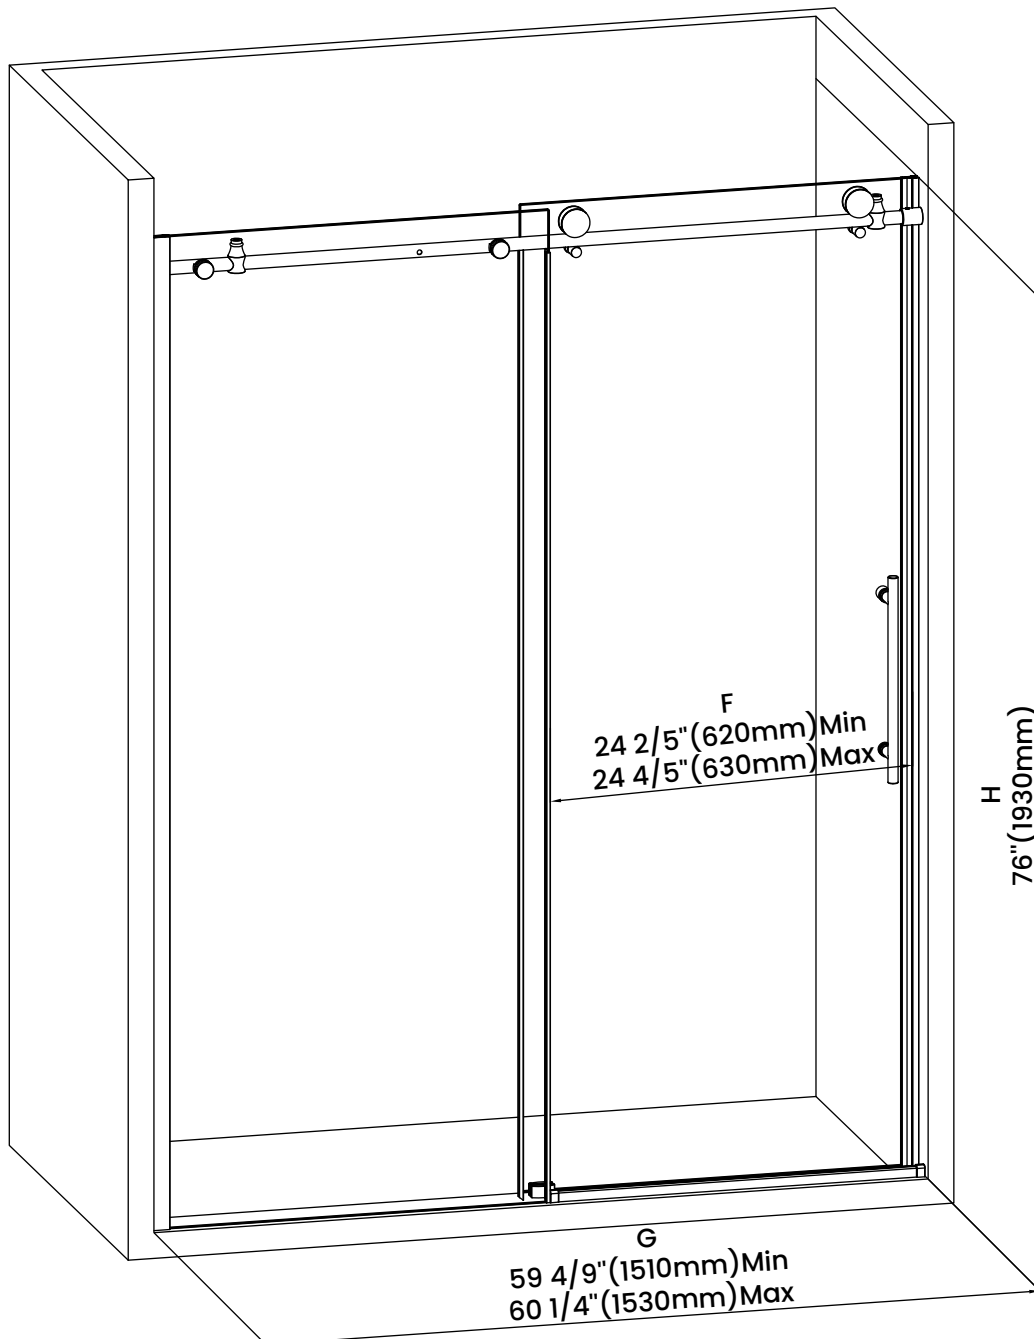

Measurements	
A	Distance Between Handle Holes
B	Handle Length
C	Distance Between Handle Holes To The Side
D	Distance Between Handle Holes To The Bottom
F	Min/Max Walk-In Width
G	Min/Max Shower Door Width
H	Shower Door Height
J	Walk Through Opening Height

Measurements provided are in mm and inches.

Measurements	
A	Distance Between Handle Holes
B	Handle Length
C	Distance Between Handle Holes To The Side
D	Distance Between Handle Holes To The Bottom
F	Min/Max Walk-In Width
G	Min/Max Shower Door Width
H	Shower Door Height
J	Walk Through Opening Height

Measurements provided are in mm and inches.