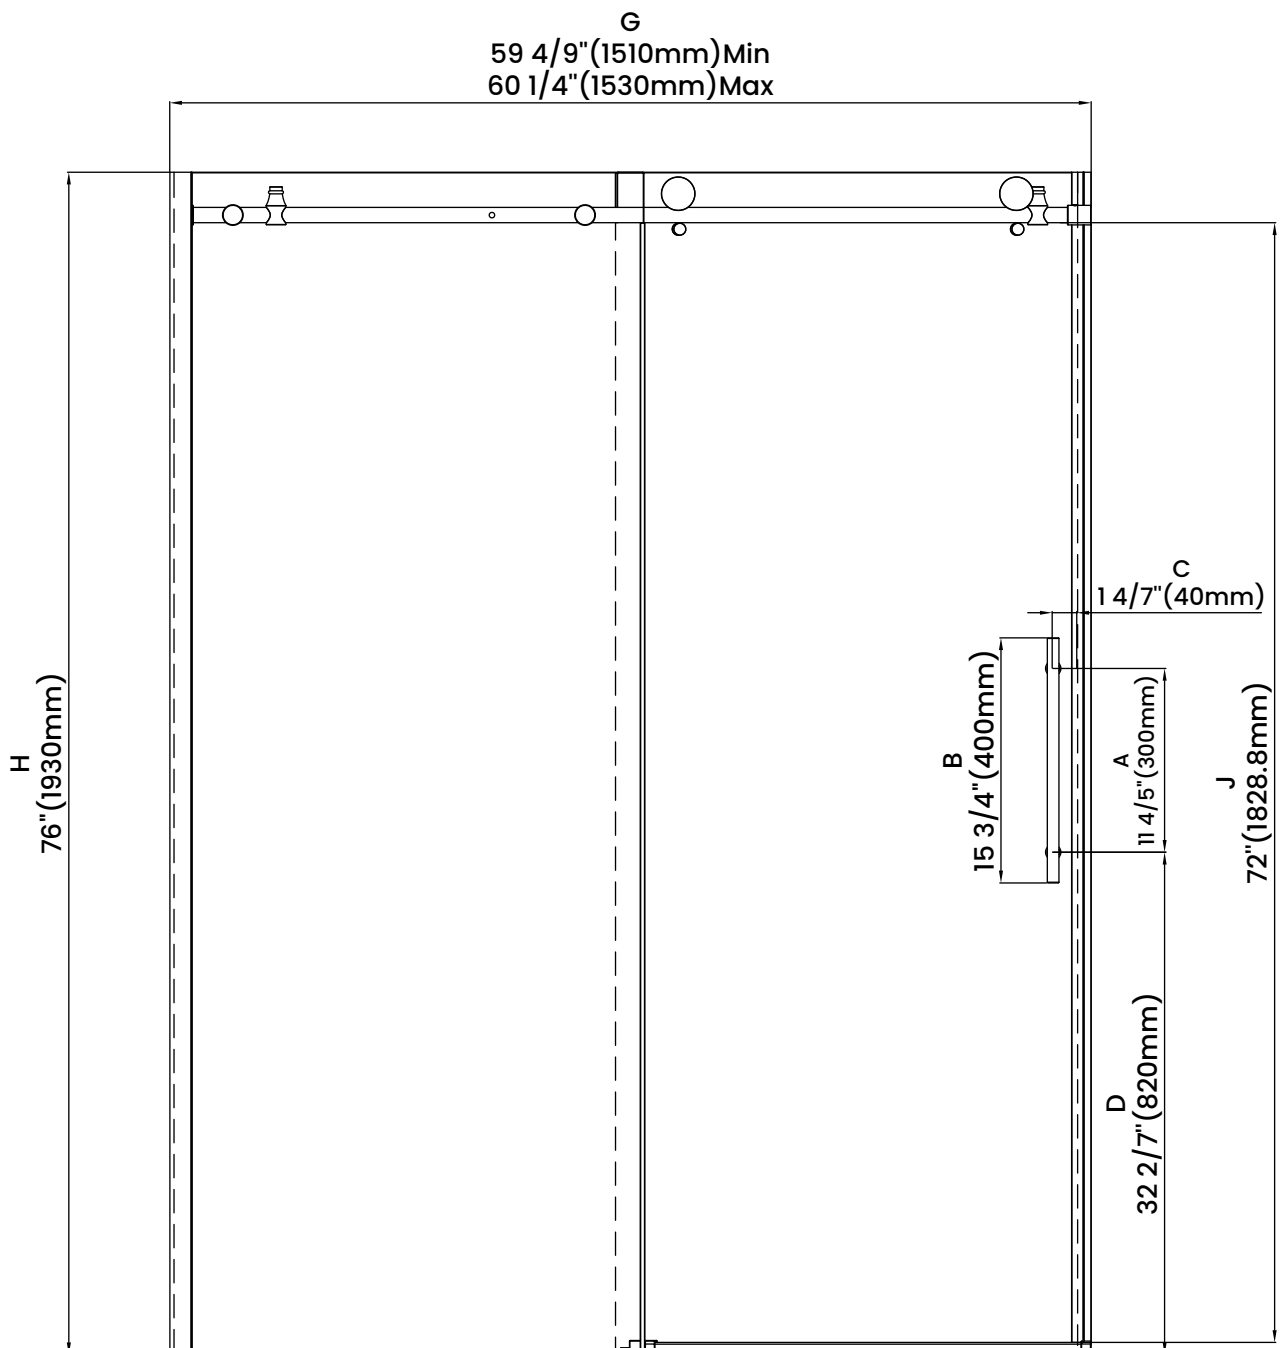

Measurements	
A	Distance Between Handle Holes
B	Handle Length
C	Distance Between Handle Holes To The Side
D	Distance Between Handle Holes To The Bottom
F	Min/Max Walk-In Width
G	Min/Max Shower Door Width
H	Shower Door Height
J	Walk Through Opening Height

Measurements provided are in mm and inches.

Measurements	
A	Distance Between Handle Holes
B	Handle Length
C	Distance Between Handle Holes To The Side
D	Distance Between Handle Holes To The Bottom
F	Min/Max Walk-In Width
G	Min/Max Shower Door Width
H	Shower Door Height
J	Walk Through Opening Height

Measurements provided are in mm and inches.