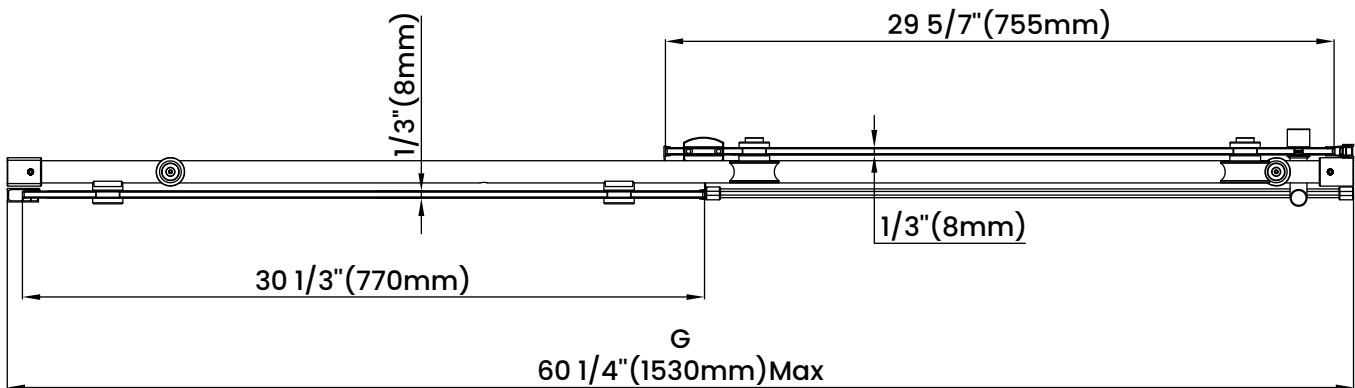

Measurements	
A	Distance Between Handle Holes
B	Handle Length
C	Distance Between Handle Holes To The Side
D	Distance Between Handle Holes To The Bottom
F	Min/Max Walk-In Width
G	Min/Max Shower Door Width
H	Shower Door Height
J	Walk Through Opening Height

Measurements provided are in mm and inches.

Measurements	
A	Distance Between Handle Holes
B	Handle Length
C	Distance Between Handle Holes To The Side
D	Distance Between Handle Holes To The Bottom
F	Min/Max Walk-In Width
G	Min/Max Shower Door Width
H	Shower Door Height
J	Walk Through Opening Height

Measurements provided are in mm and inches.