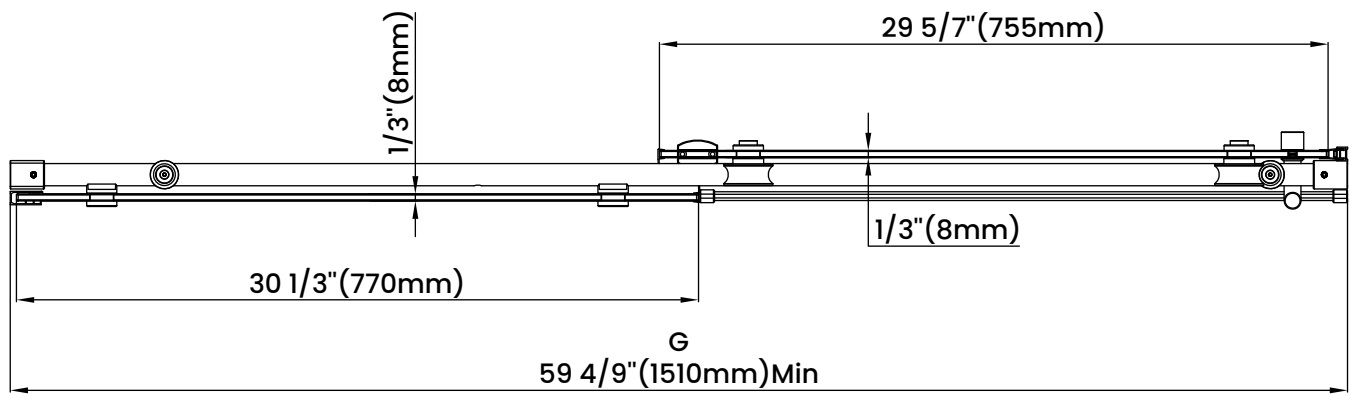

Measurements	
A	Distance Between Handle Holes
B	Handle Length
C	Distance Between Handle Holes To The Side
D	Distance Between Handle Holes To The Bottom
F	Min/Max Walk-In Width
G	Min/Max Shower Door Width
H	Shower Door Height
J	Walk Through Opening Height

Measurements provided are in mm and inches.

Measurements	
A	Distance Between Handle Holes
B	Handle Length
C	Distance Between Handle Holes To The Side
D	Distance Between Handle Holes To The Bottom
F	Min/Max Walk-In Width
G	Min/Max Shower Door Width
H	Shower Door Height
J	Walk Through Opening Height

Measurements provided are in mm and inches.