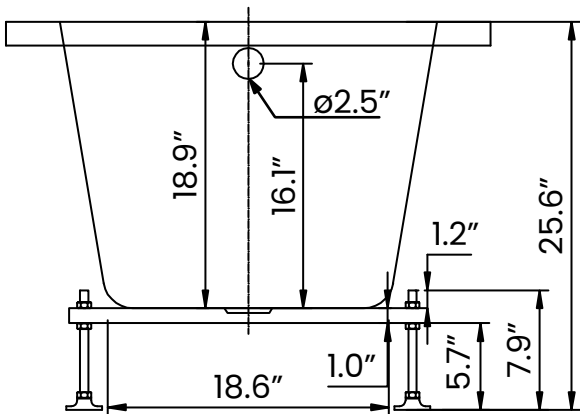

Maximum Height

Minimum Height

The leveling feet have 2.7" in height adjustability

Leveling Foot Placement