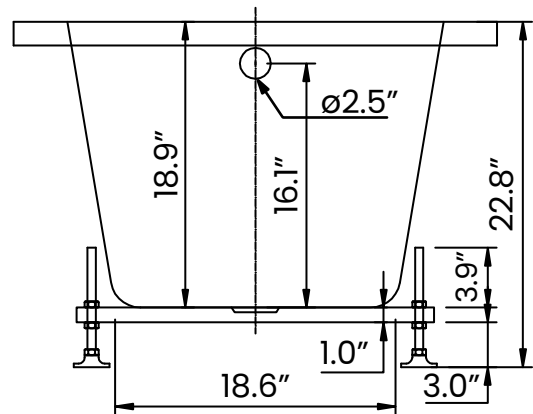

Maximum Height

Minimum Height

The leveling feet have 2.7" in height adjustability

Leveling Foot Placement