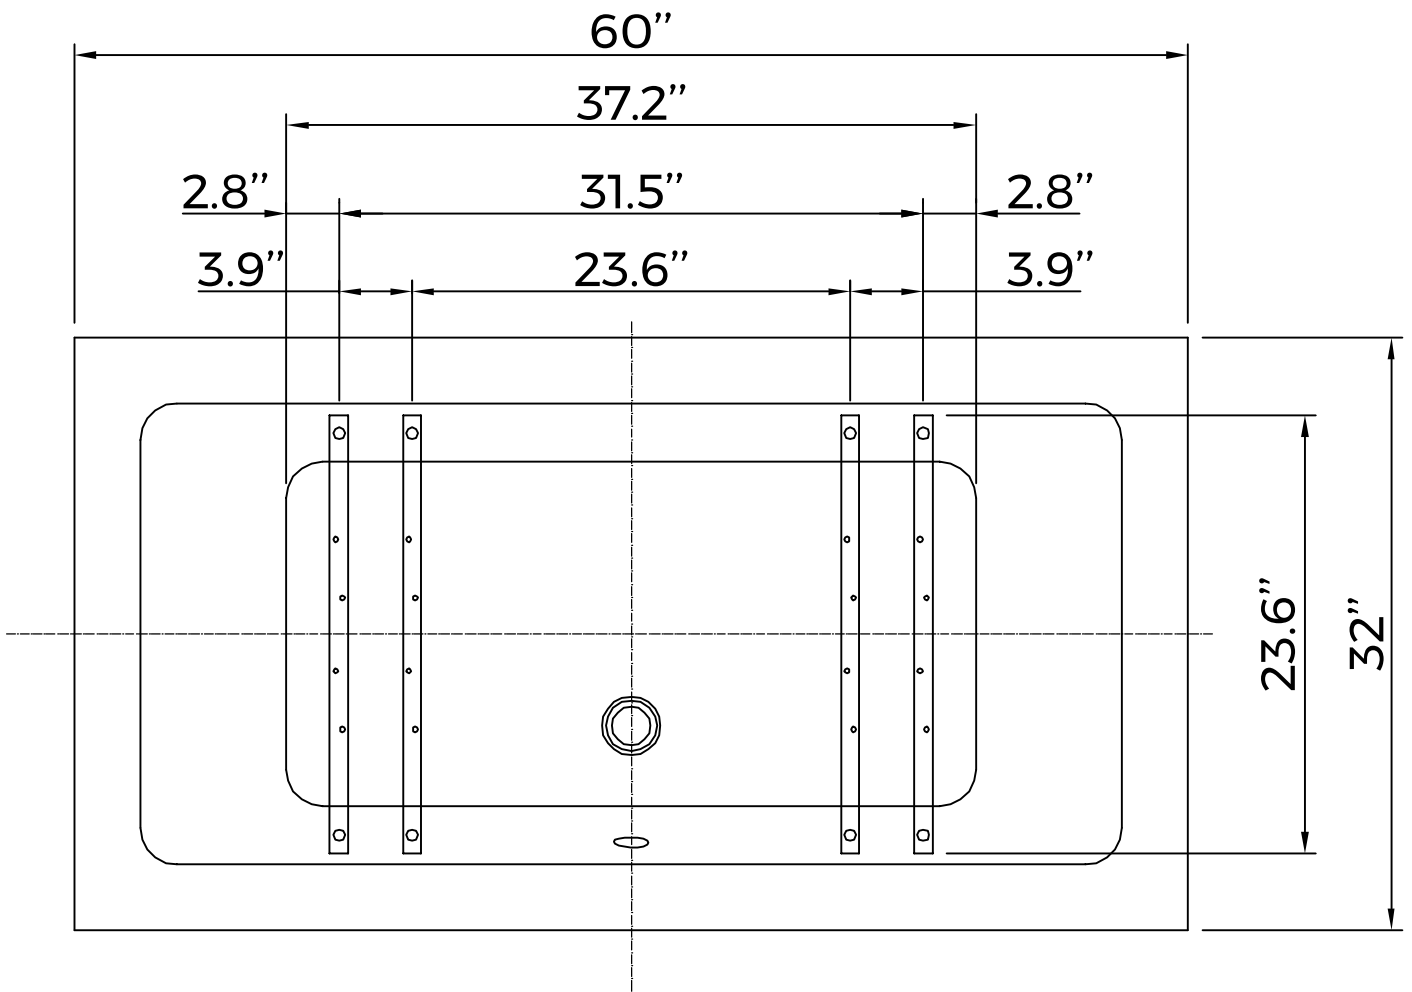

Maximum Height

Minimum Height

The leveling feet have 2.7" in height adjustability

Leveling Foot Placement