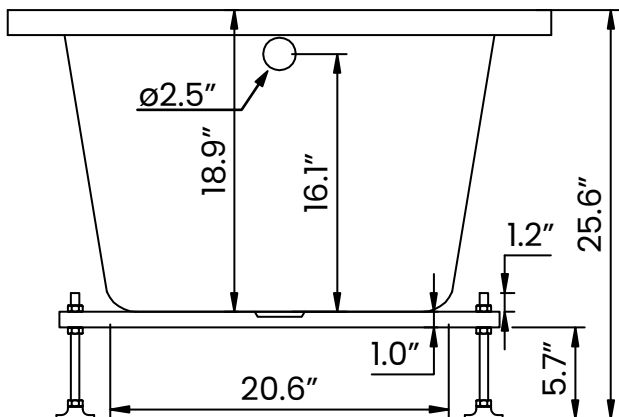

Maximum Height

Minimum Height

The leveling feet have 2.7" in height adjustability

Leveling Foot Placement