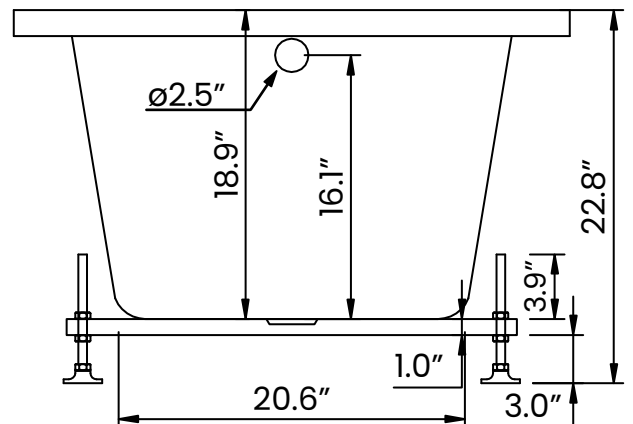

Maximum Height

Minimum Height

The leveling feet have 2.7" in height adjustability

Leveling Foot Placement