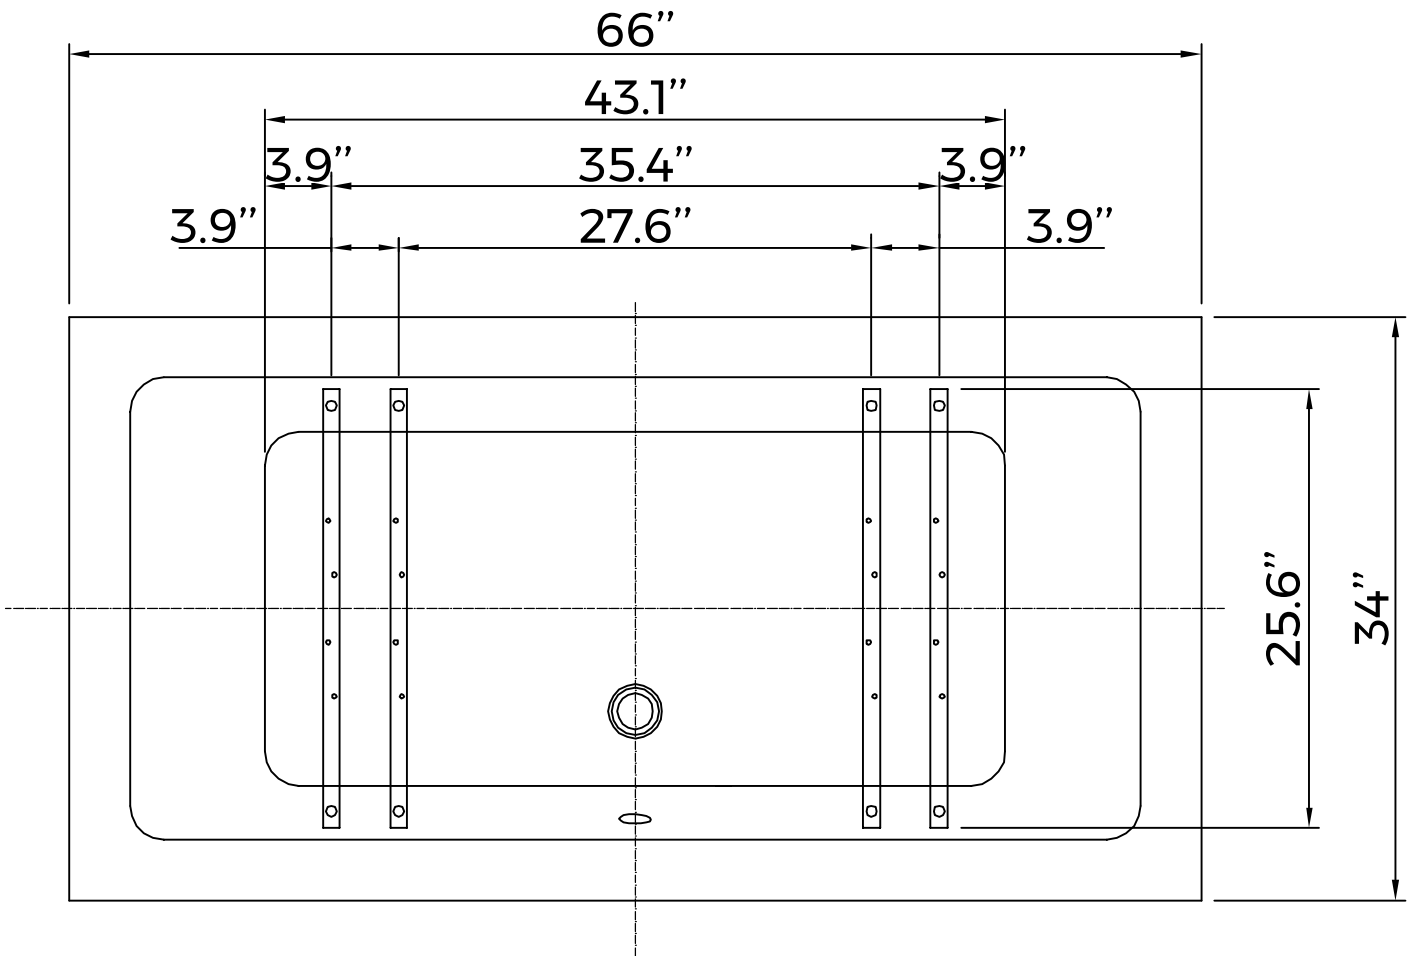

Maximum Height

Minimum Height

The leveling feet have 2.7" in height adjustability

Leveling Foot Placement