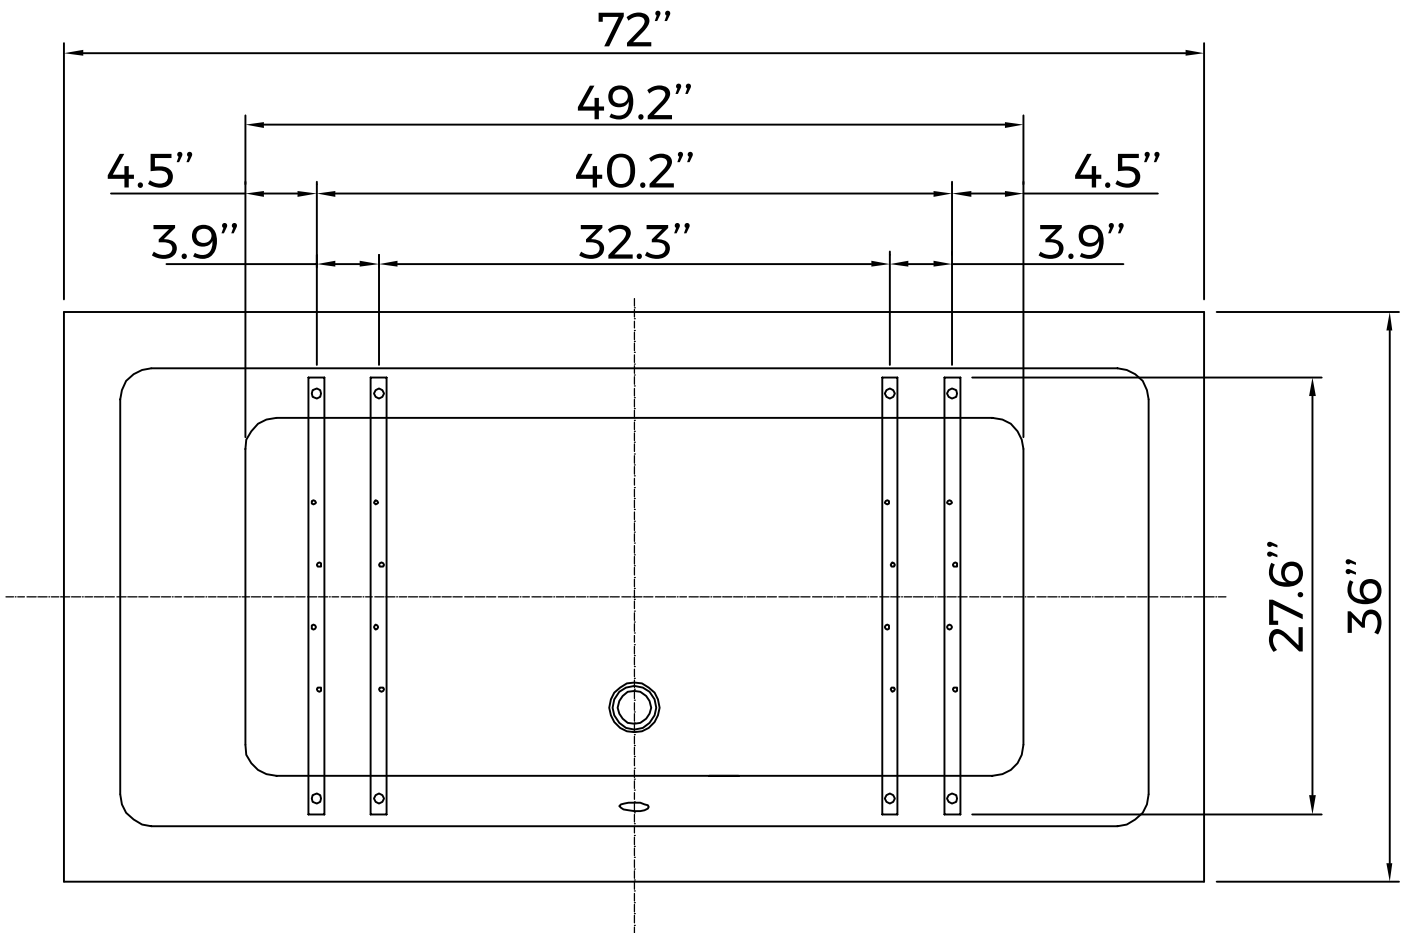

The leveling feet have 2.7" in height adjustability

Leveling Foot Placement