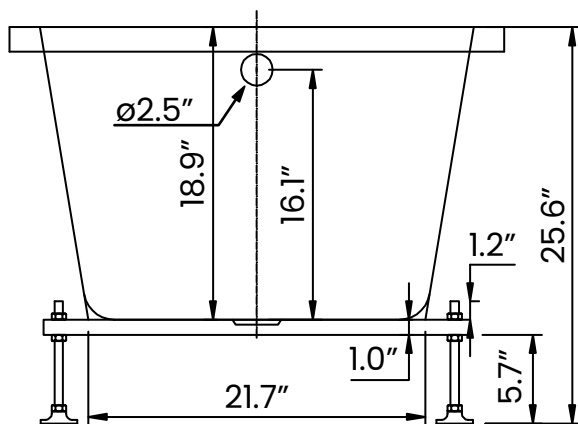

Maximum Height

Minimum Height

The leveling feet have 2.7" in height adjustability

Leveling Foot Placement