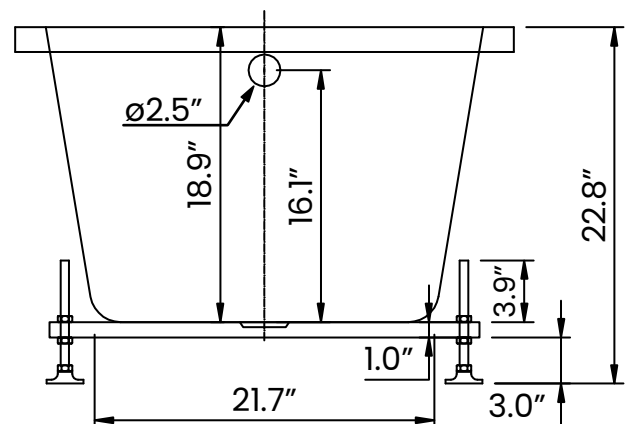

Maximum Height

Minimum Height

The leveling feet have 2.7" in height adjustability

Leveling Foot Placement