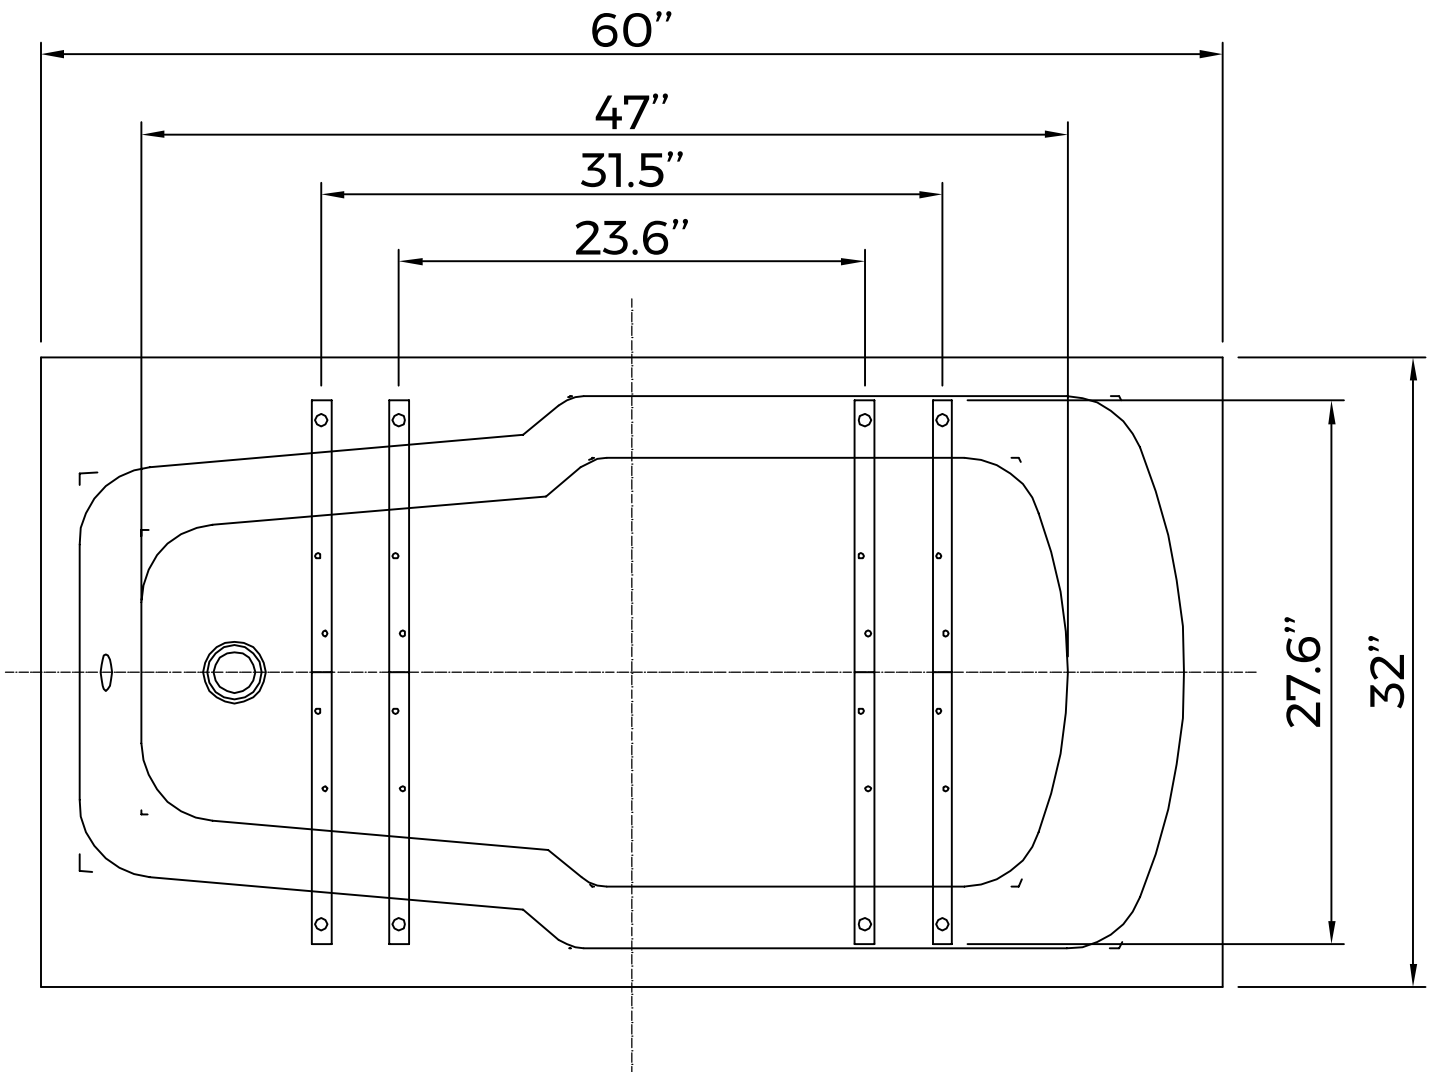

Maximum Height

Minimum Height

The leveling feet have 2.7" in height adjustability

Leveling Foot Placement