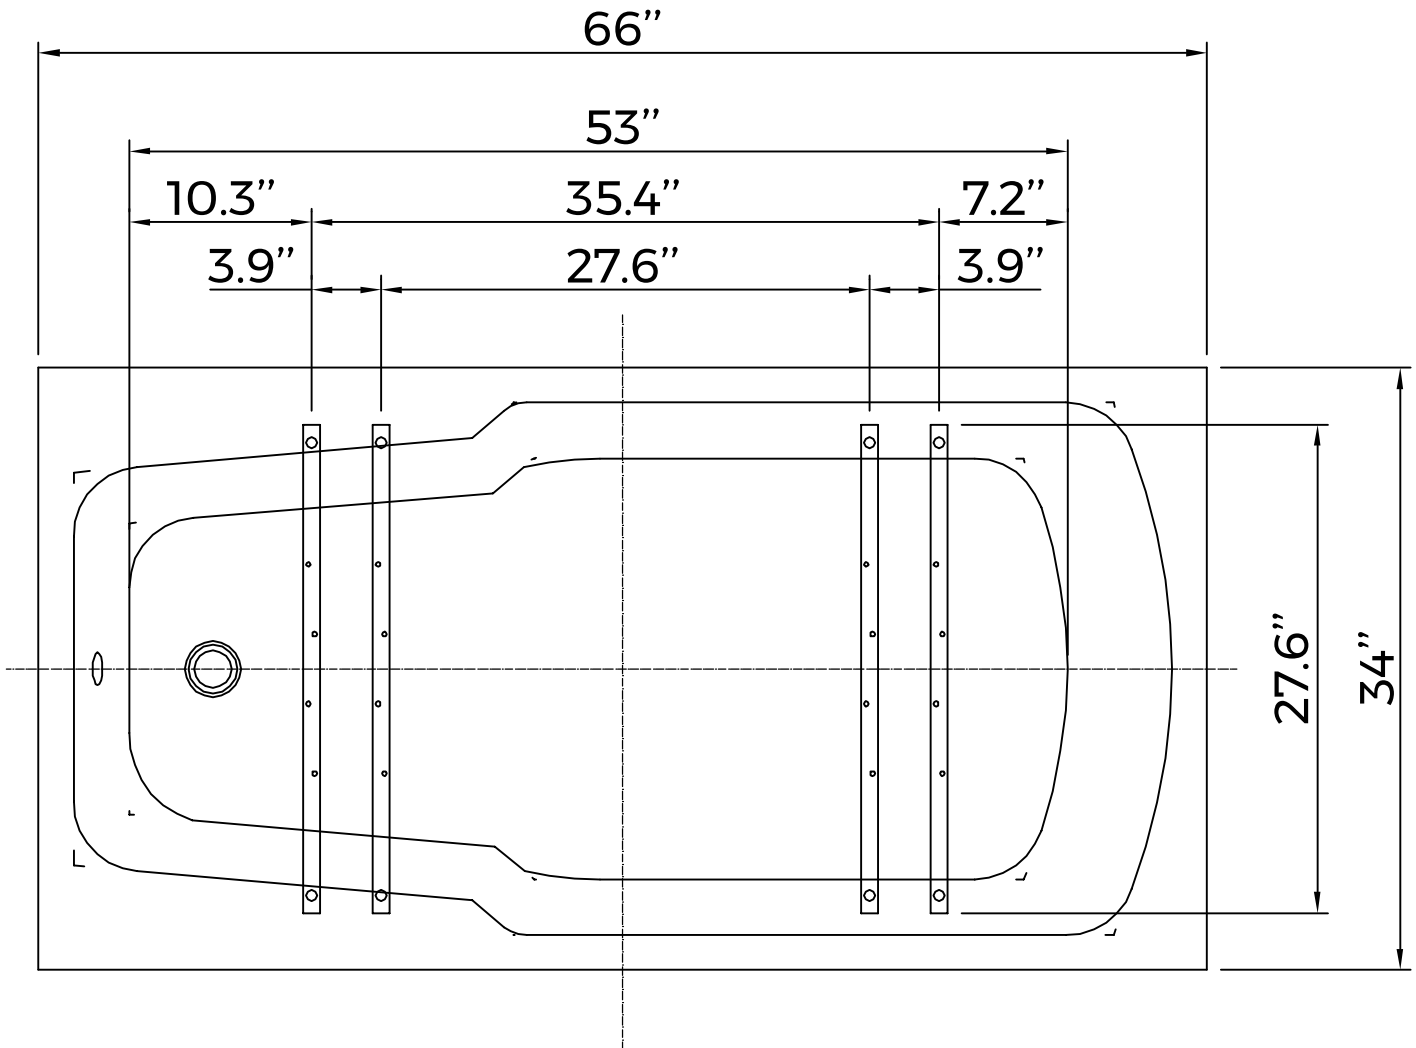

Maximum Height

Minimum Height

The leveling feet have 0.8" in height adjustability

Leveling Foot Placement