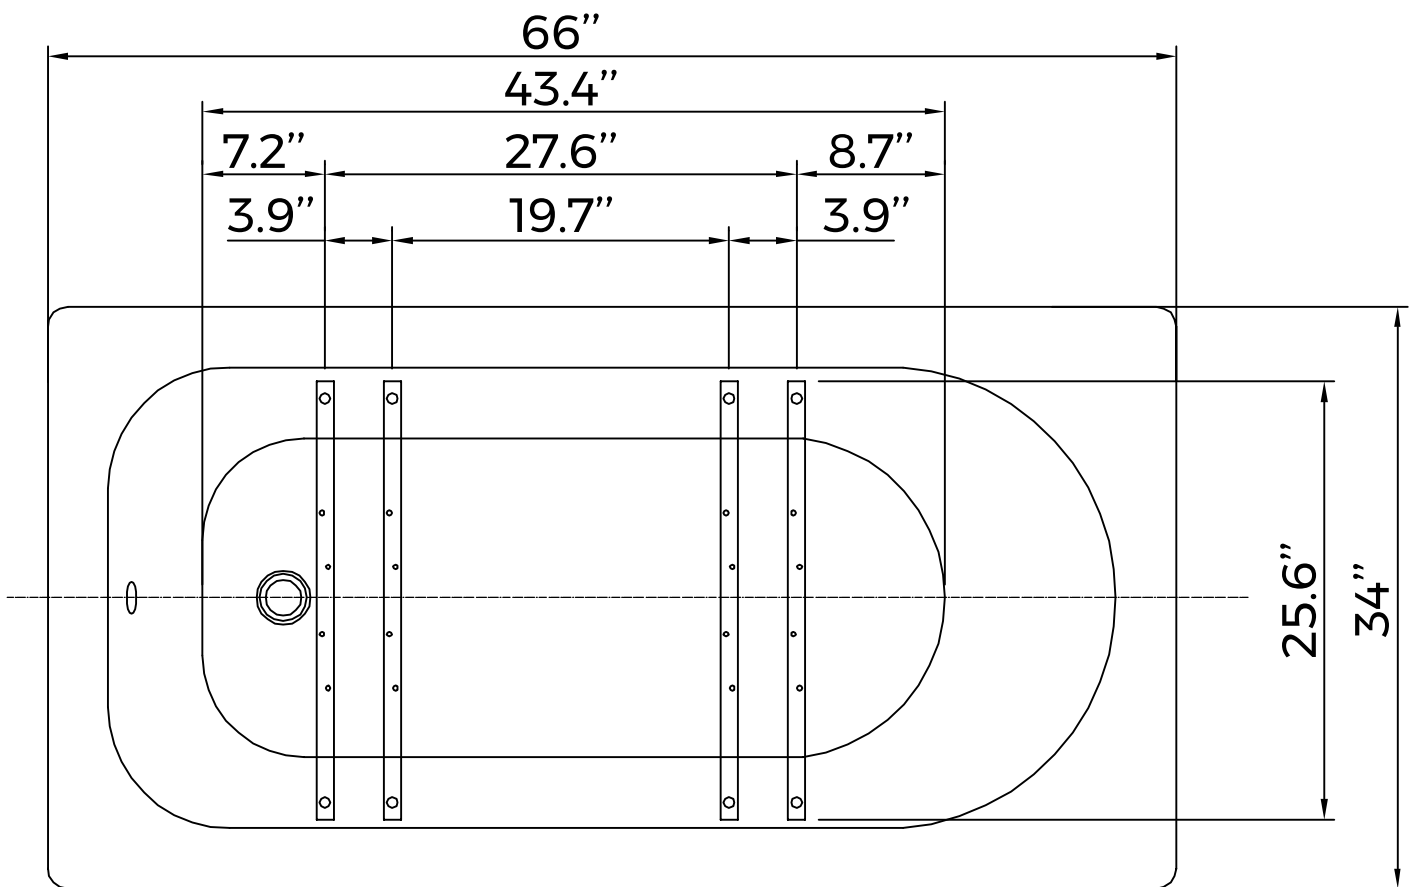

The leveling feet have 2.7" in height adjustability

Leveling Foot Placement