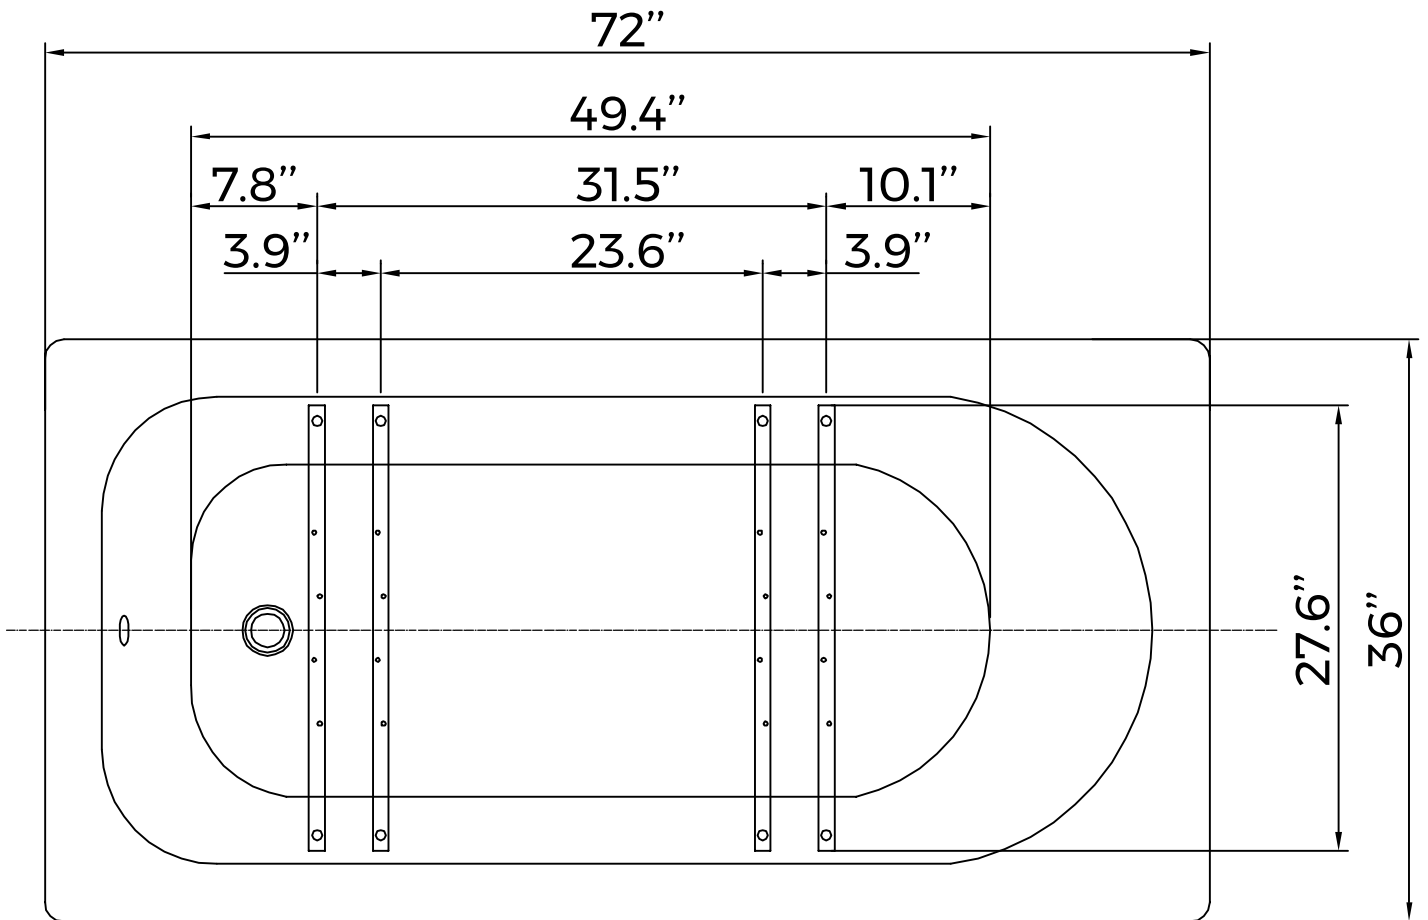

Maximum Height

Minimum Height

The leveling feet have 2.7" in height adjustability

Leveling Foot Placement