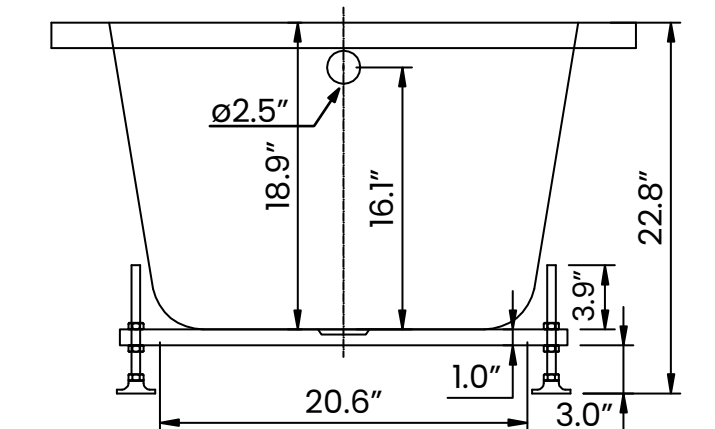

Maximum Height

Minimum Height

The leveling feet have 2.7" in height adjustability

Leveling Foot Placement