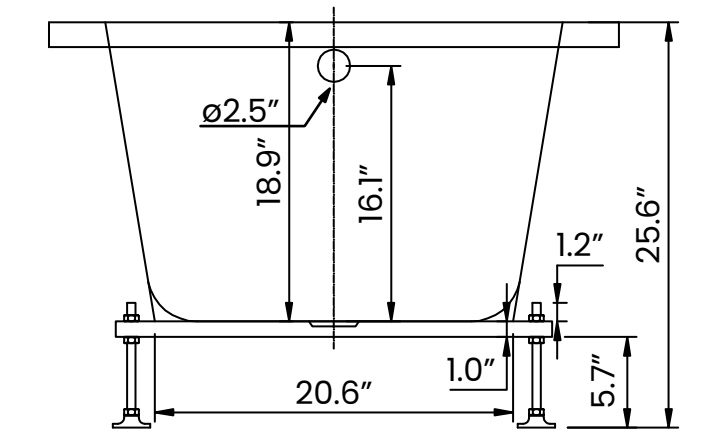

Maximum Height

Minimum Height

The leveling feet have 2.7" in height adjustability

Leveling Foot Placement