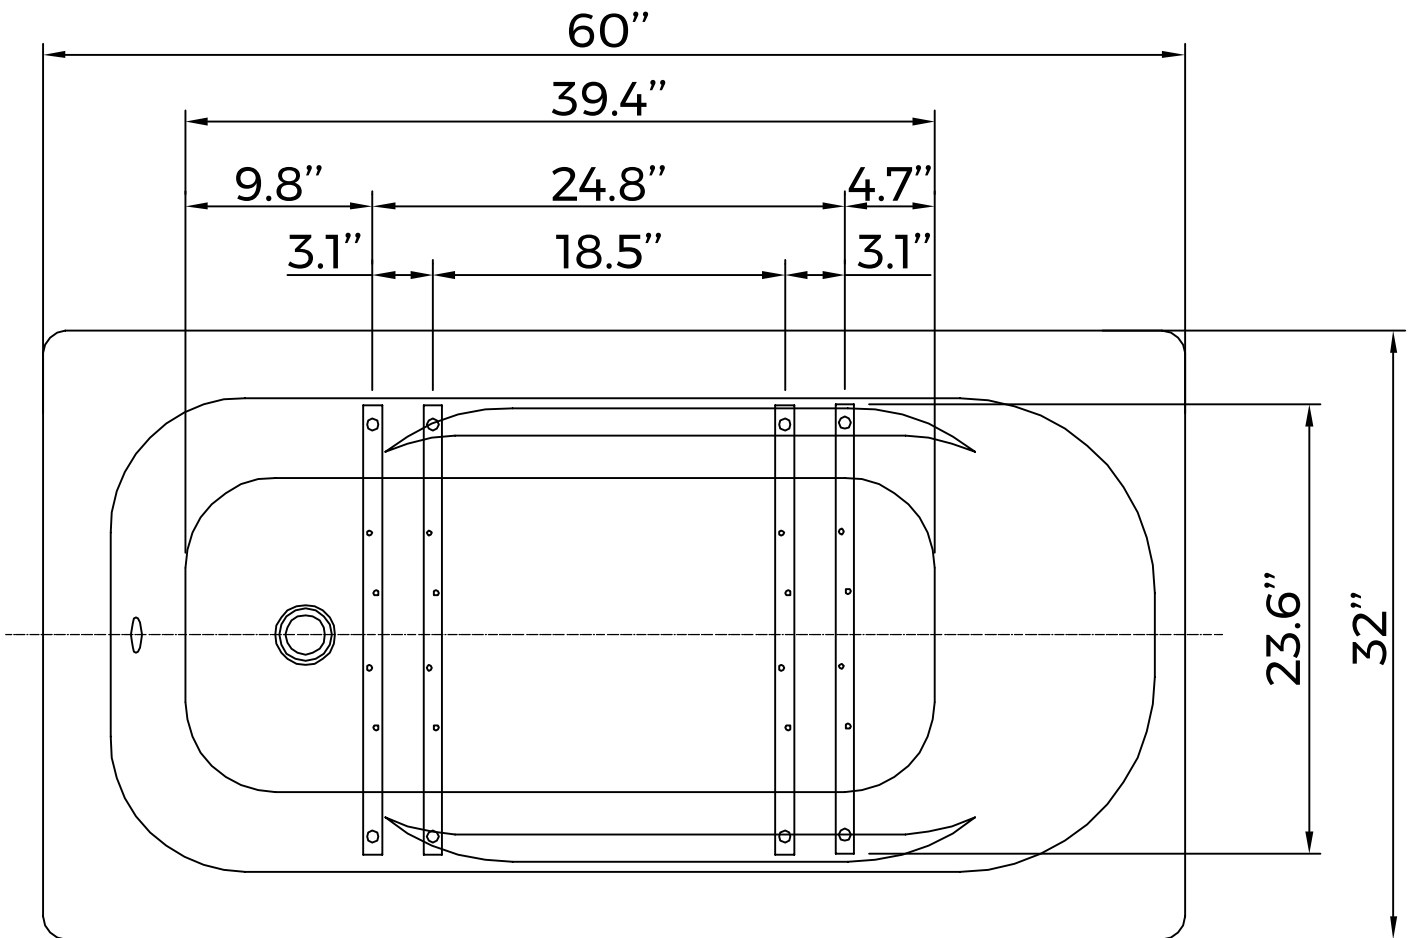

Maximum Height

Minimum Height

The leveling feet have 2.7" in height adjustability

Leveling Foot Placement