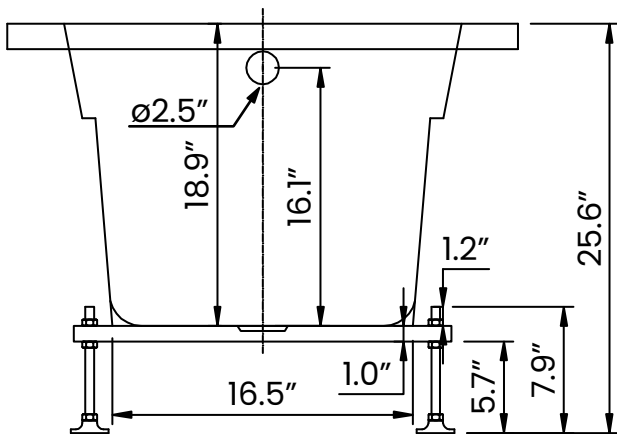

Maximum Height

Minimum Height

The leveling feet have 2.7" in height adjustability

Leveling Foot Placement