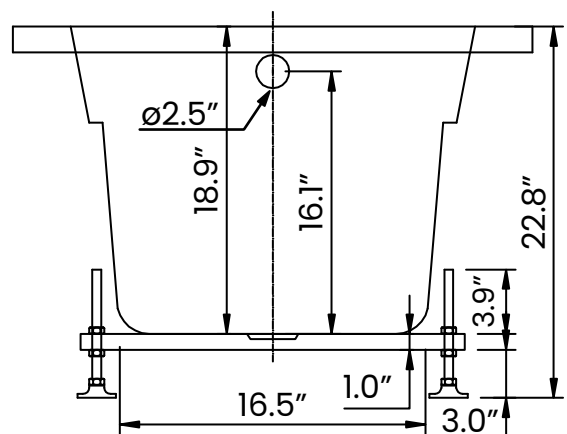

Maximum Height

Minimum Height

The leveling feet have 2.7" in height adjustability

Leveling Foot Placement