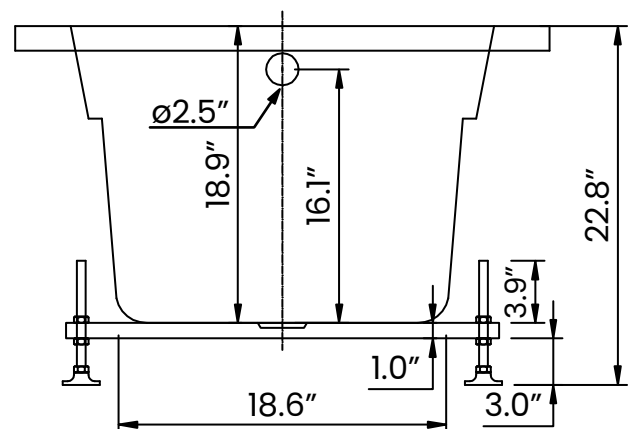

Maximum Height

Minimum Height

The leveling feet have 2.7" in height adjustability

Leveling Foot Placement