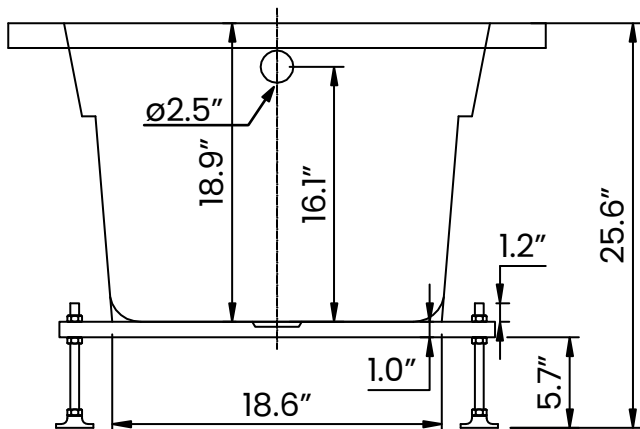

Maximum Height

Minimum Height

The leveling feet have 2.7" in height adjustability

Leveling Foot Placement