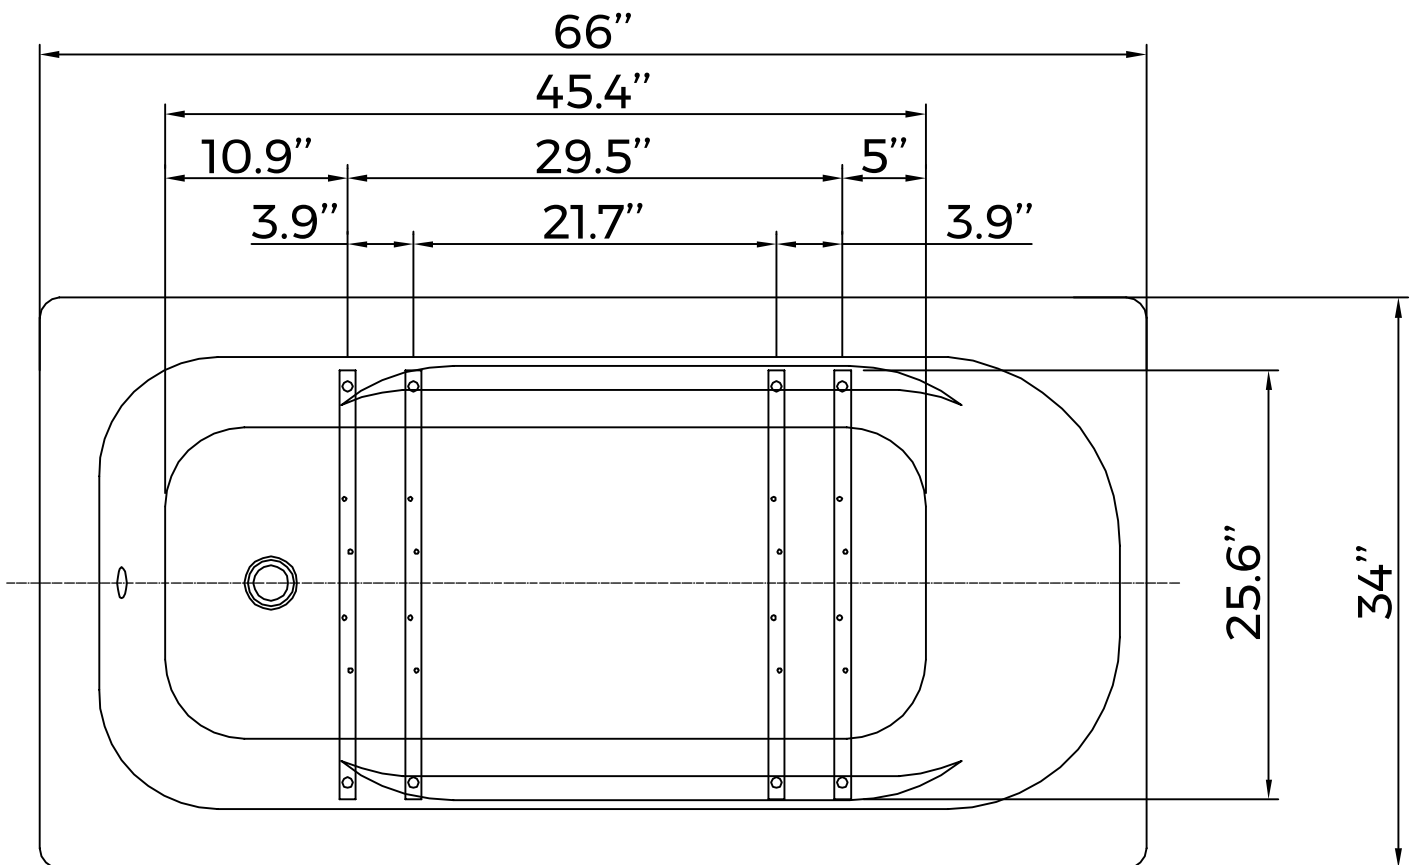

Maximum Height

Minimum Height

The leveling feet have 2.7" in height adjustability

Leveling Foot Placement