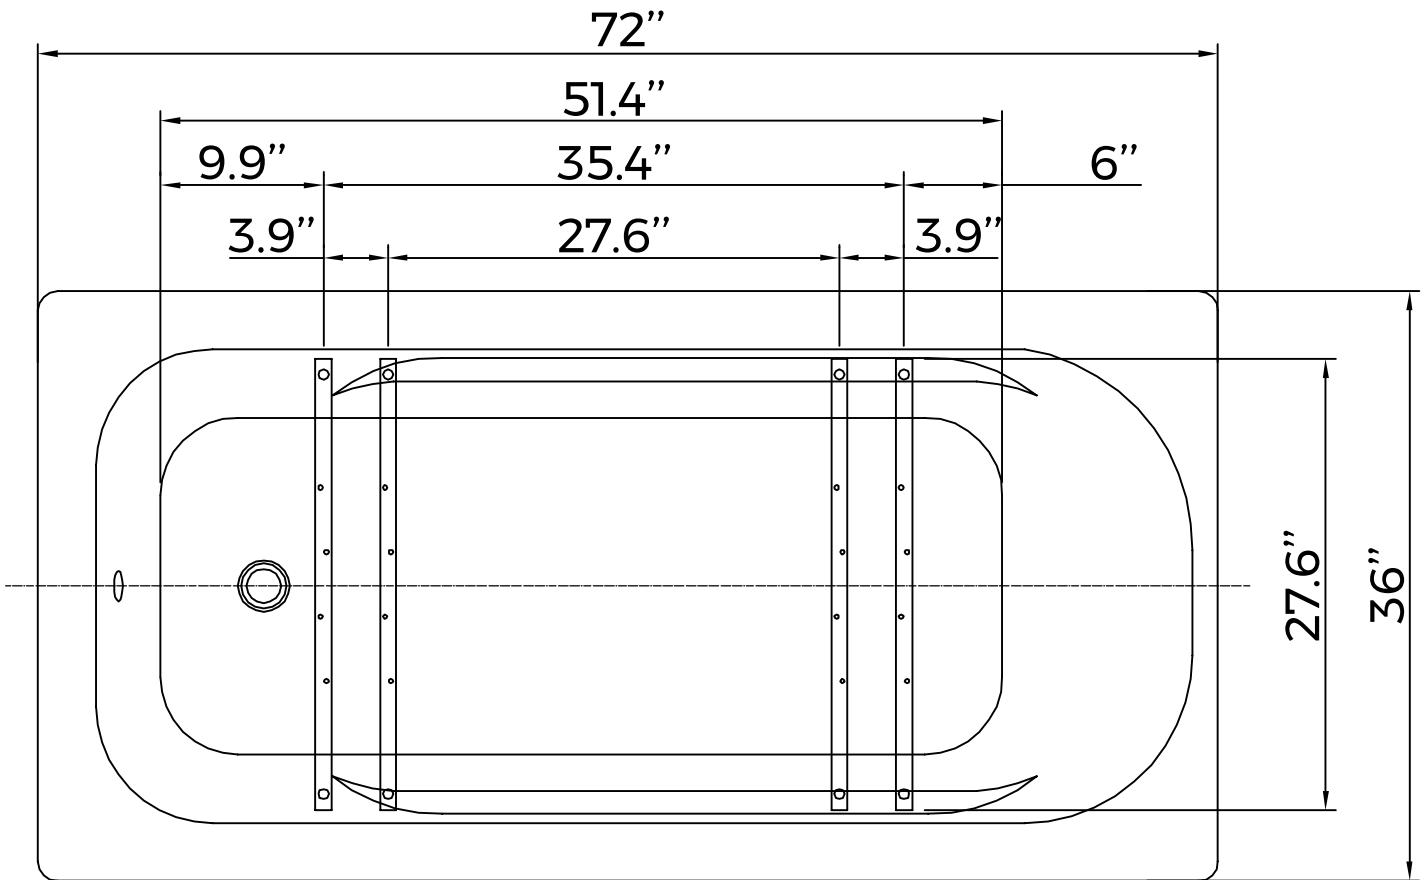

The leveling feet have 2.7" in height adjustability

Leveling Foot Placement