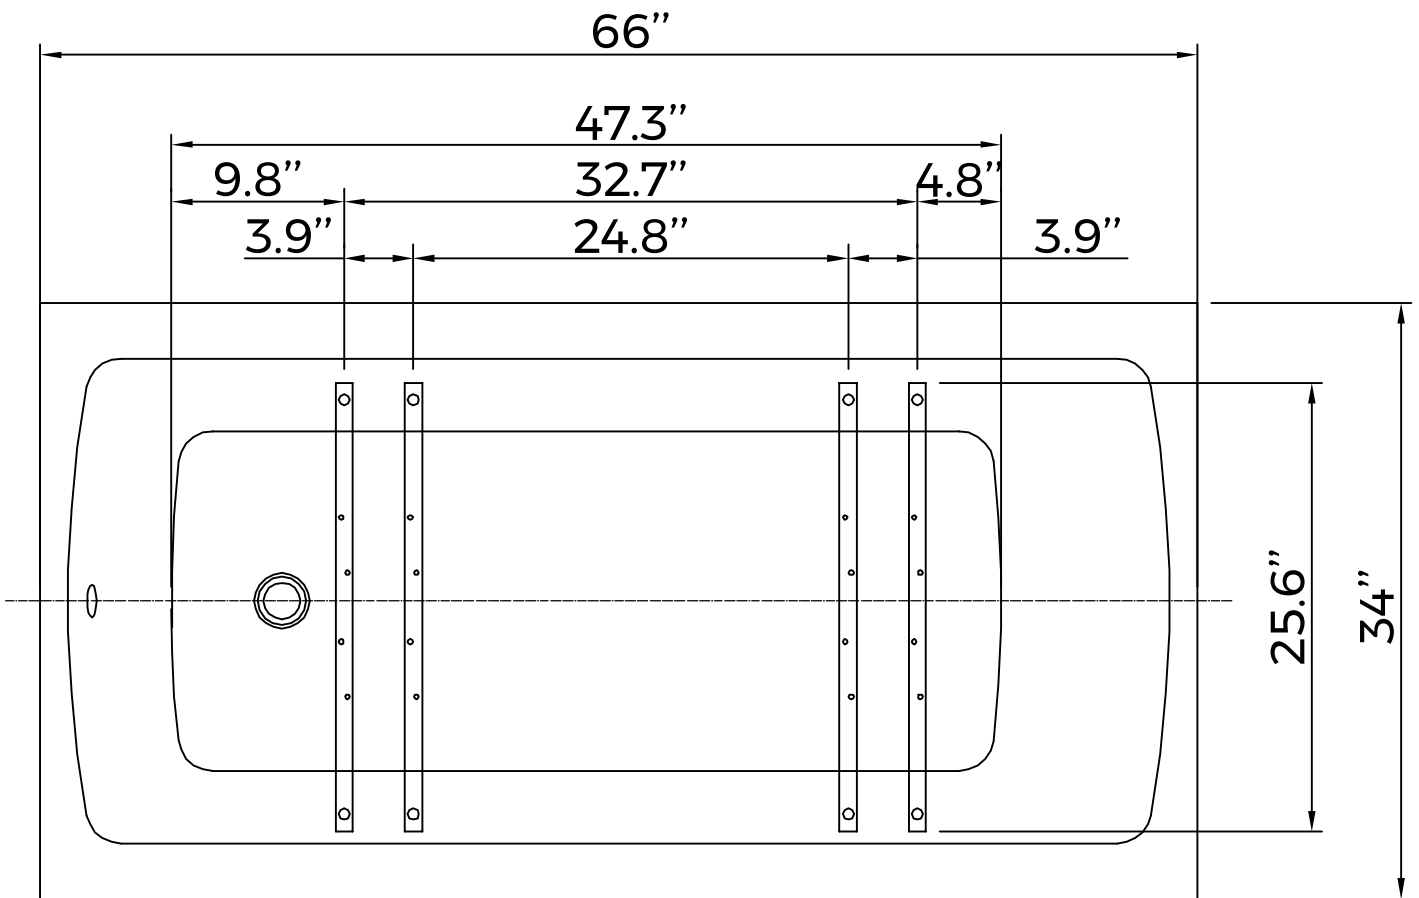

**The leveling feet have 2.7" in height adjustability**

## Leveling Foot Placement