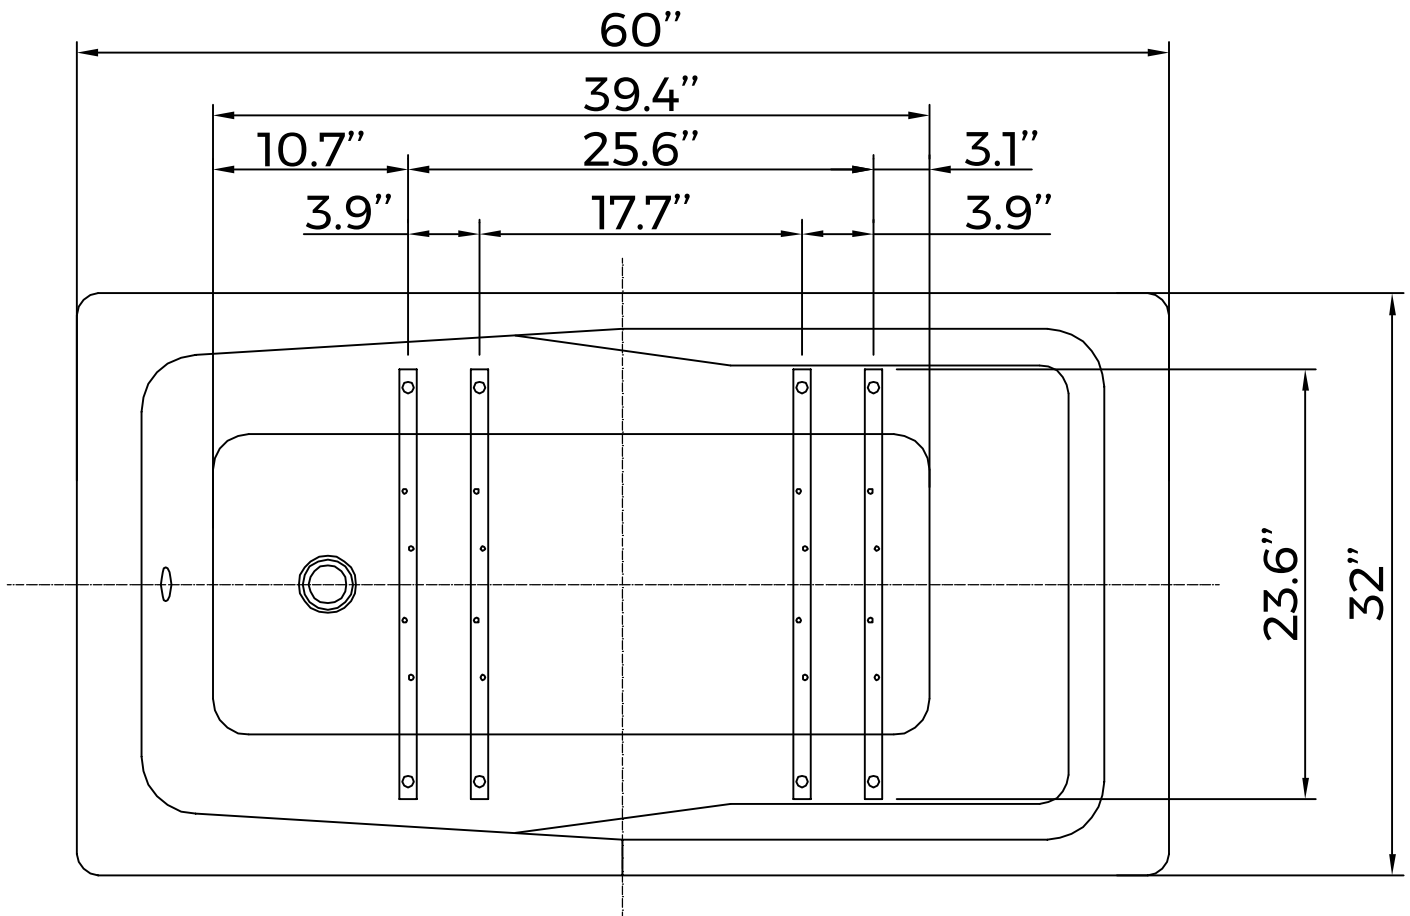

Maximum Height

Minimum Height

The leveling feet have 2.7" in height adjustability

Leveling Foot Placement