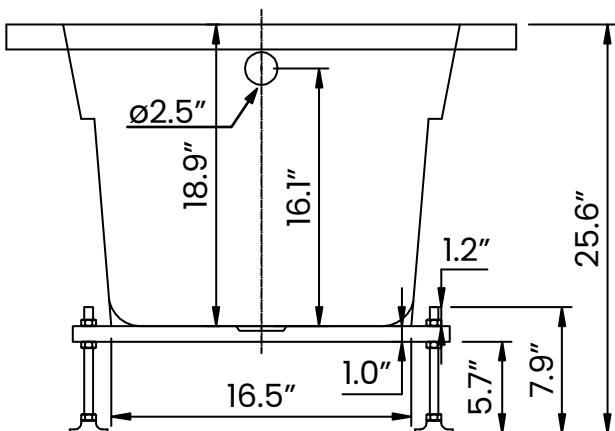

Maximum Height

Minimum Height

The leveling feet have 2.7" in height adjustability

Leveling Foot Placement