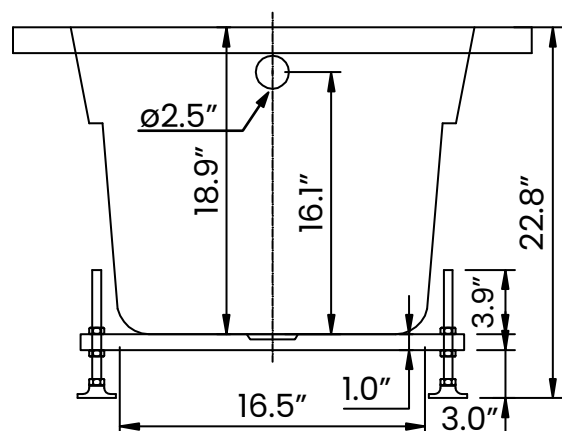

Maximum Height

Minimum Height

The leveling feet have 2.7" in height adjustability

Leveling Foot Placement