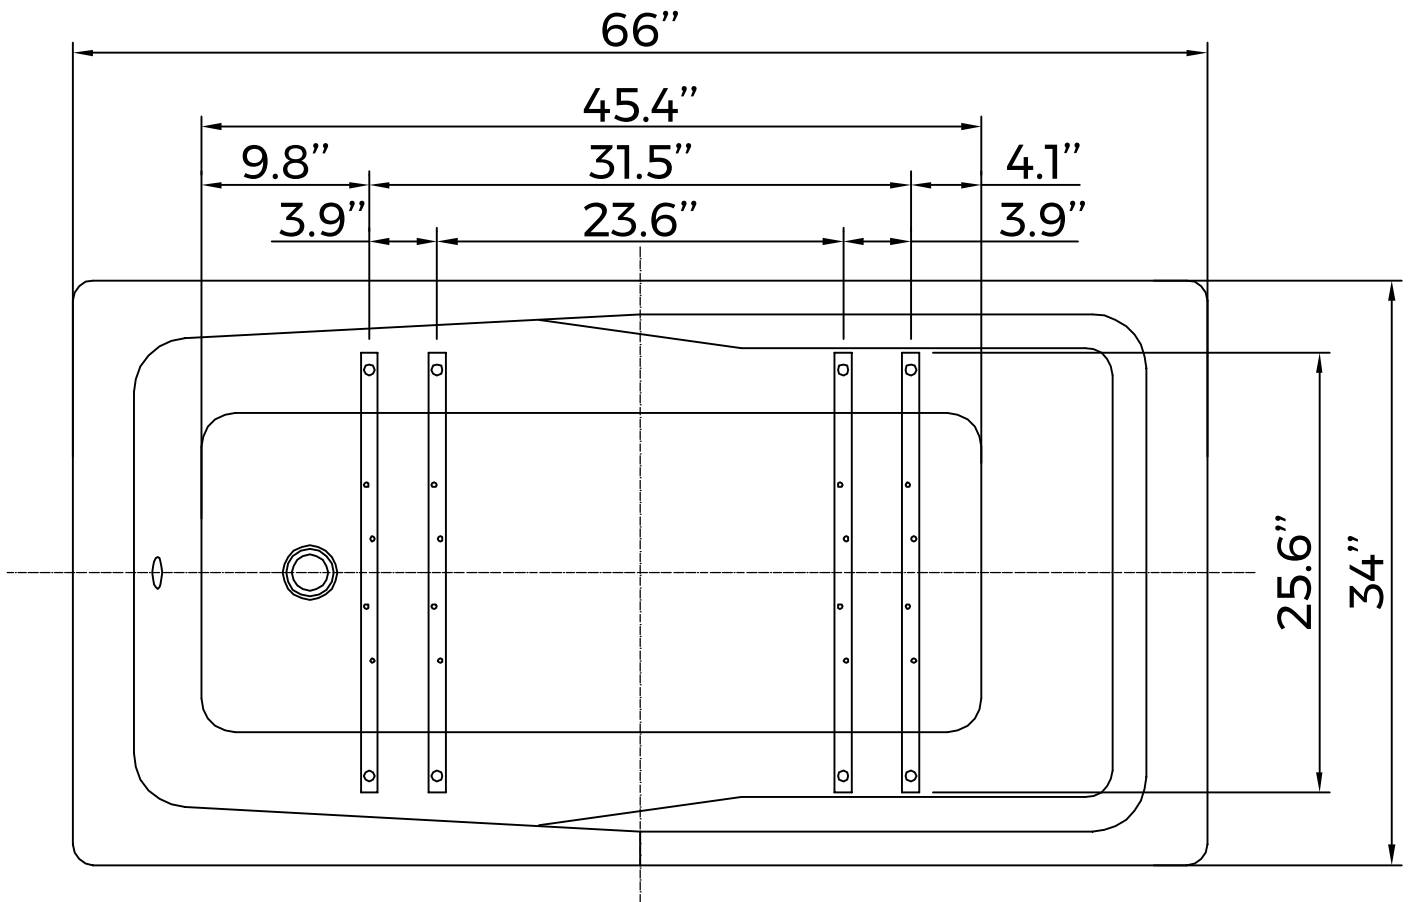

**The leveling feet have 2.7" in height adjustability**

## Leveling Foot Placement