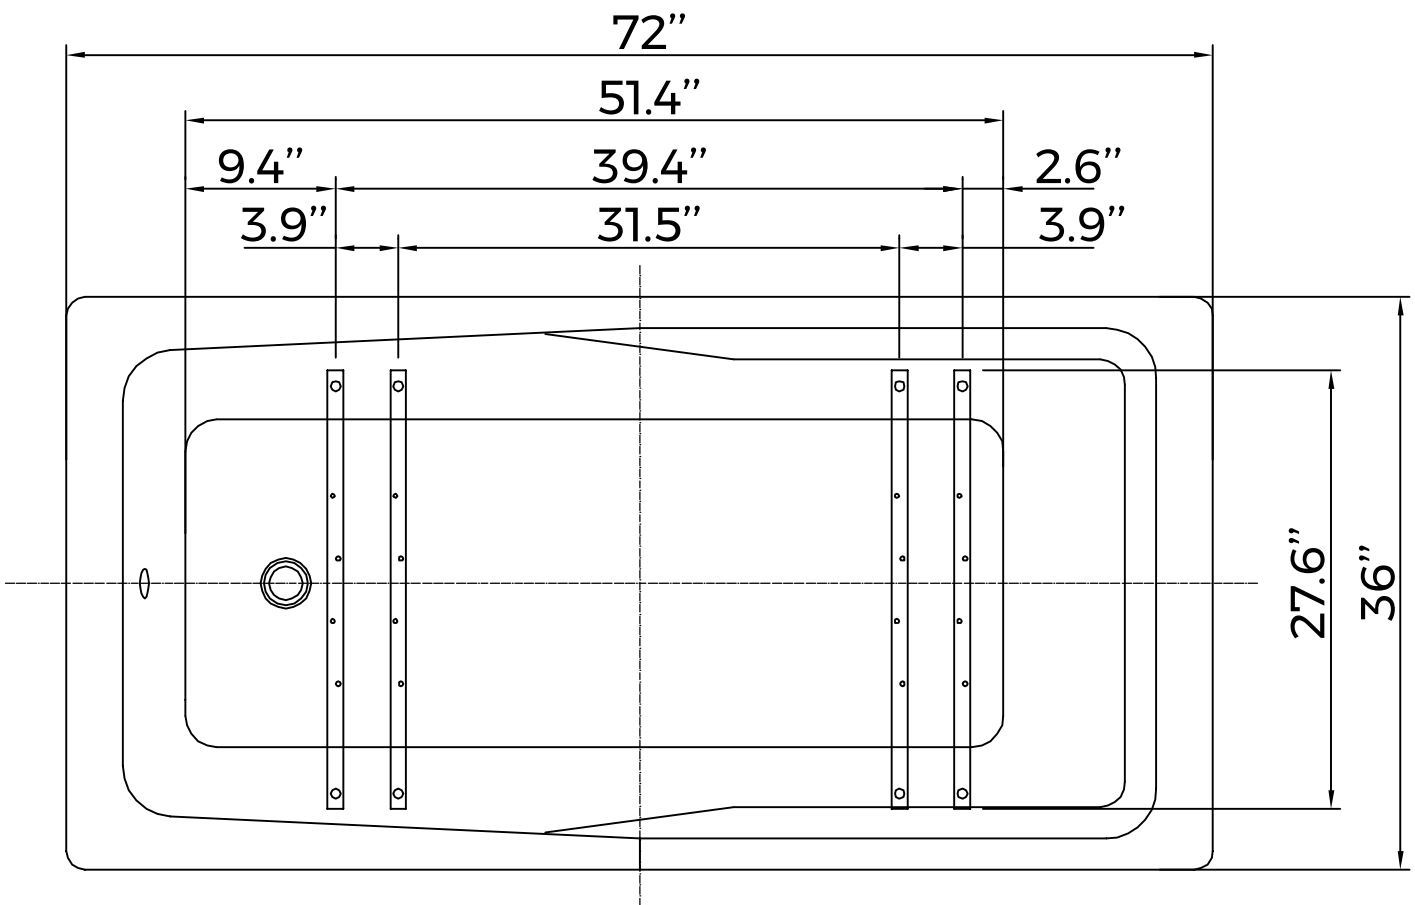

**The leveling feet have 2.7" in height adjustability**

## Leveling Foot Placement