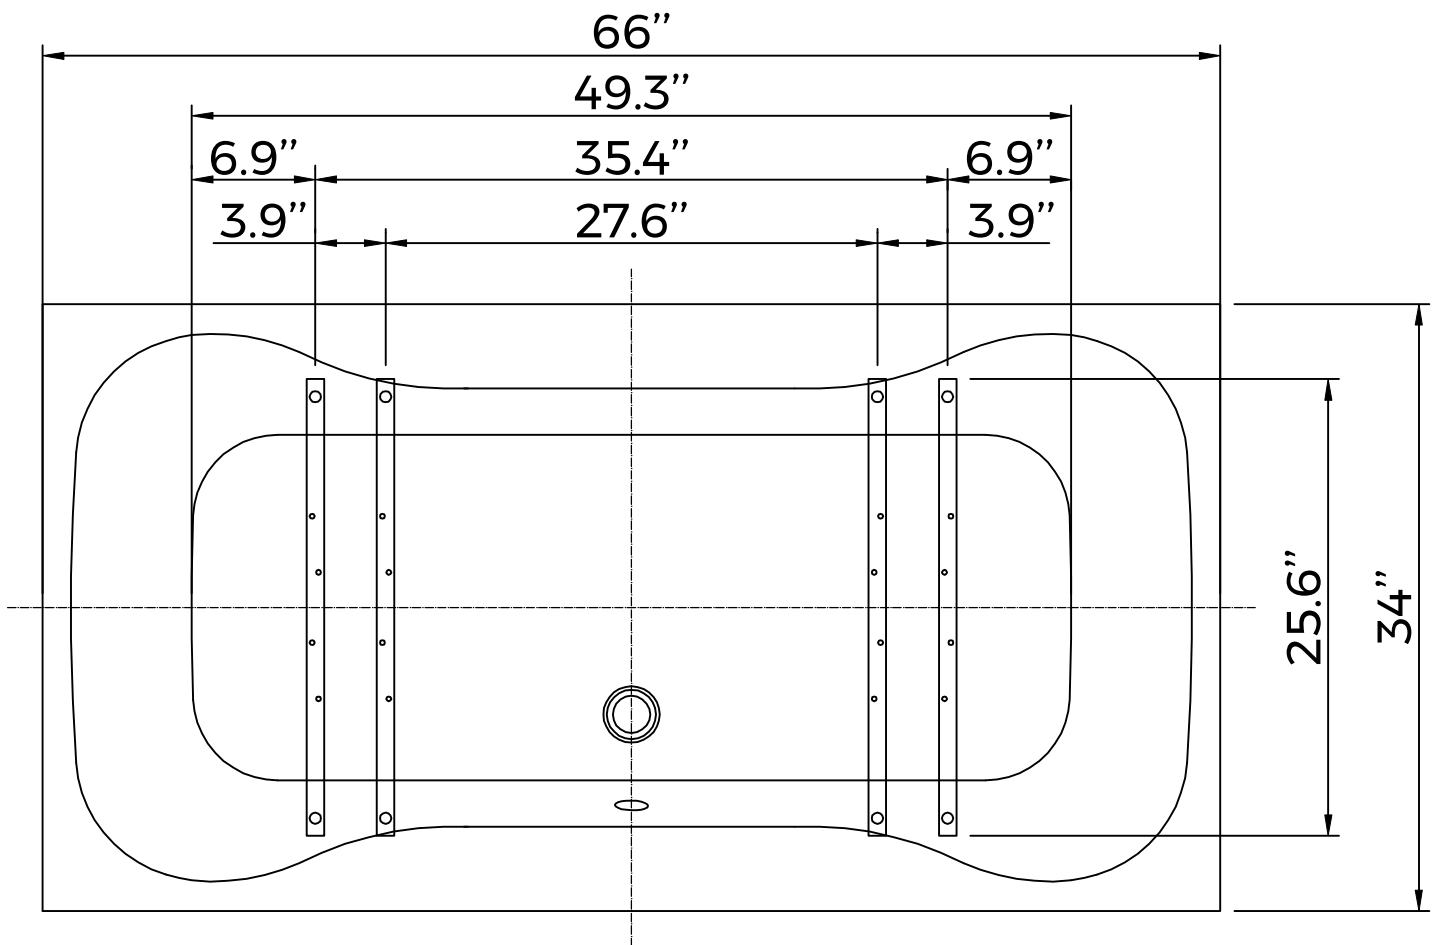

The leveling feet have 2.7" in height adjustability

Leveling Foot Placement