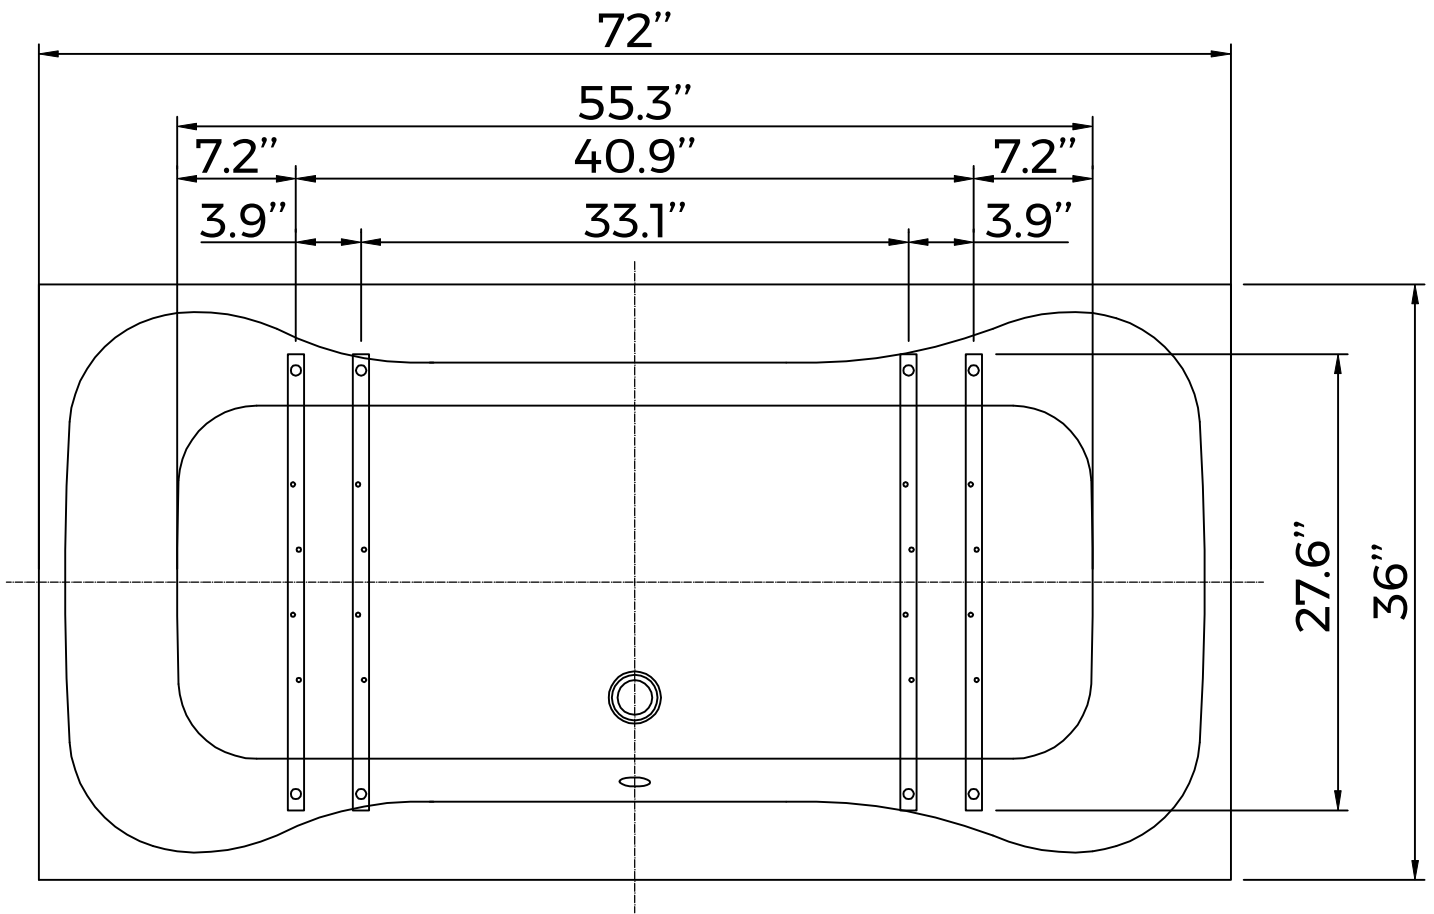

The leveling feet have 2.7" in height adjustability

Leveling Foot Placement